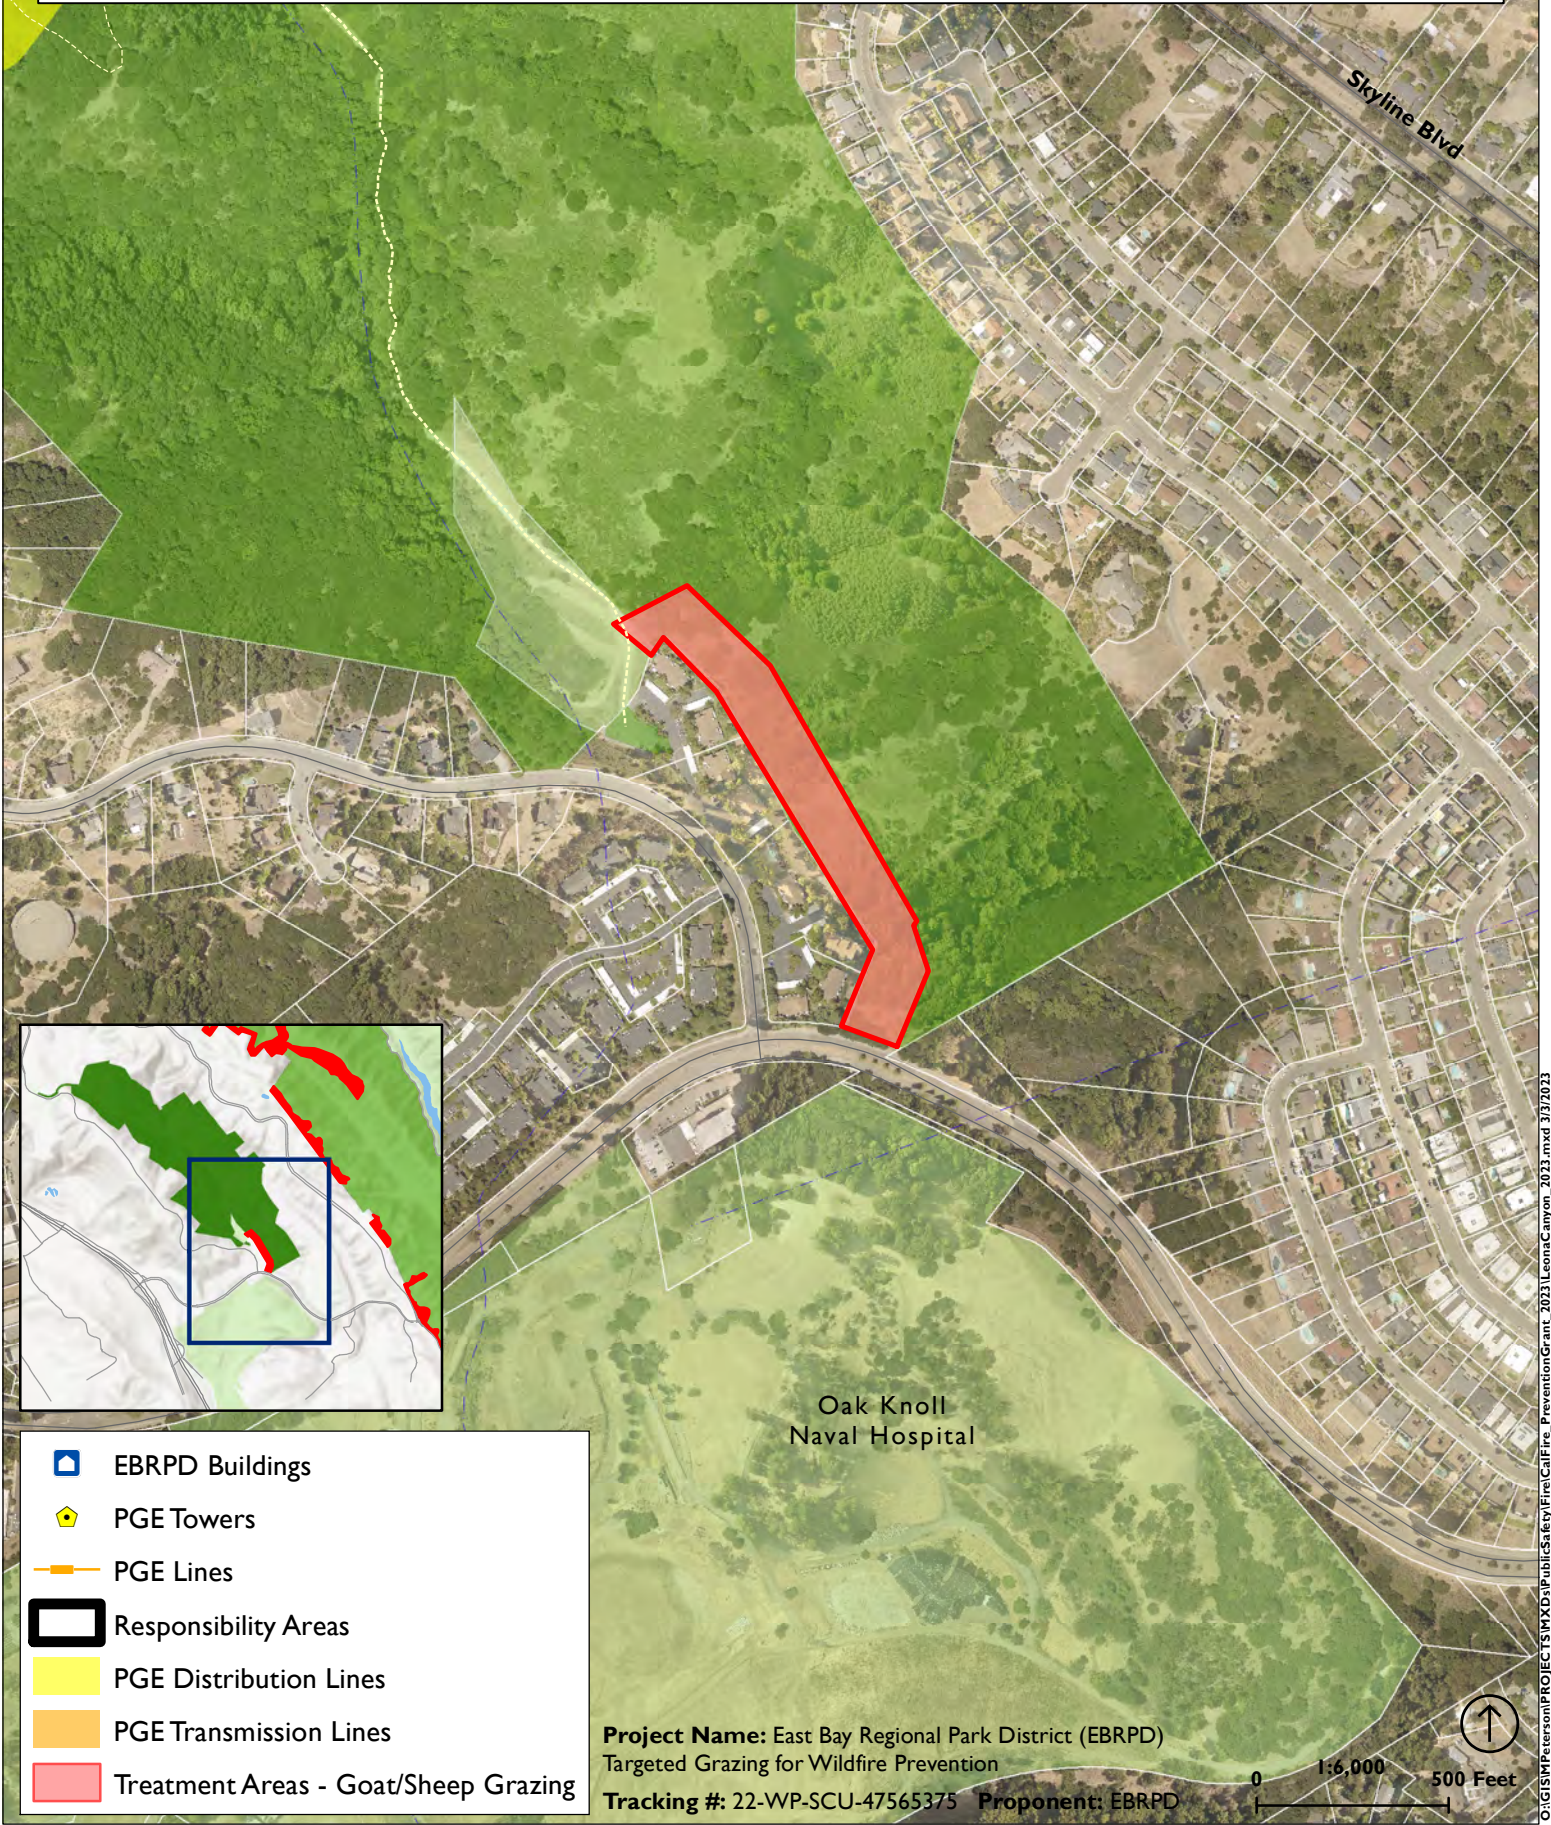

Skyline Blvd

Oak Knoll
Naval Hospital

-  EBRPD Buildings
-  PGE Towers
-  PGE Lines
-  Responsibility Areas
-  PGE Distribution Lines
-  PGE Transmission Lines
-  Treatment Areas - Goat/Sheep Grazing

Project Name: East Bay Regional Park District (EBRPD)
Targeted Grazing for Wildfire Prevention