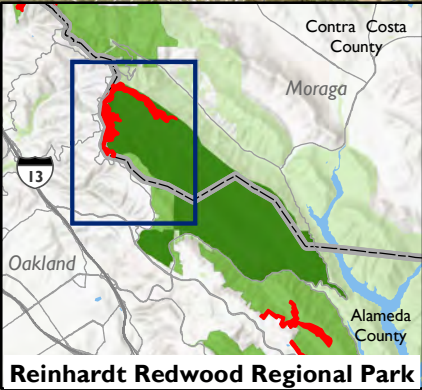

Reinhardt Redwood Regional Park

Goat and Sheep Grazing for Wildfire Prevention

- EBRPD Buildings
- PGE Towers
- PGE Lines
- Responsibility Areas
- PGE Distribution Lines
- PGE Transmission Lines
- Treatment Areas - Goat/Sheep Grazing

Project Name: East Bay Regional Park District (EBRPD)
Targeted Grazing for Wildfire Prevention
Tracking #: 22-WP-SCU-47565375 Proponent: EBRPD