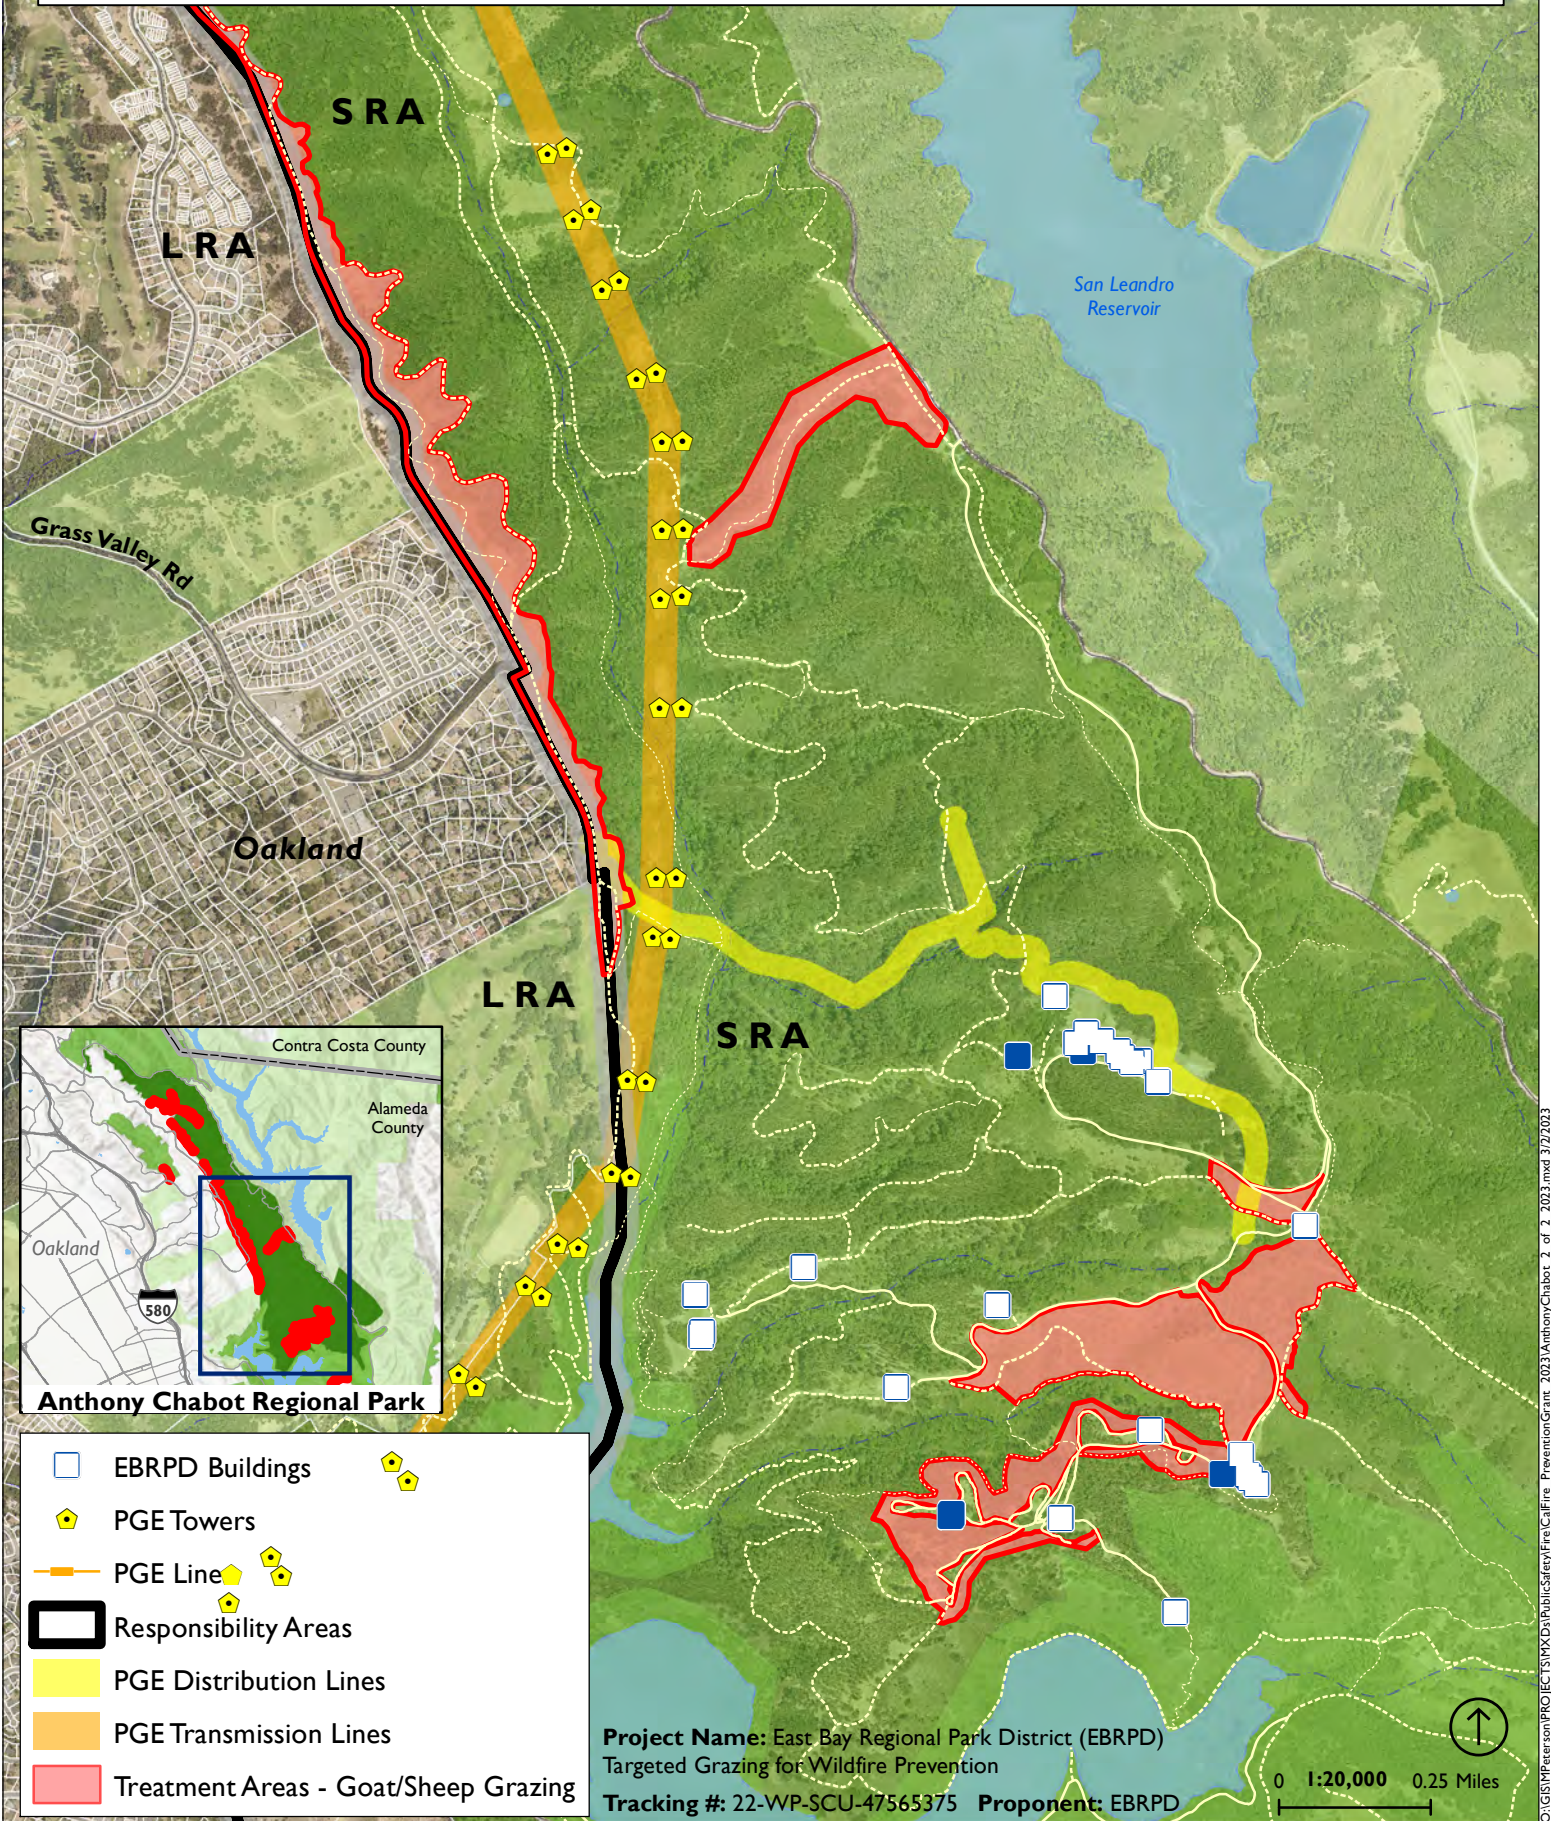

*Priority Population 2022 CES 4 data obtained from CA Air Resources Board.
<https://webmaps.arb.ca.gov/PriorityPopulations/>

- Grazing Treatment Areas
- Disadvantaged Communities
- Disadvantaged and Low-income Communities
- Low-income Communities
- Low-income Communities within 1/2 mile of Disadvantaged Communities
- Low-income Households within 1/2 mile of Disadvantaged Communities

Project Name: East Bay Regional Park District (EBRPD)
Targeted Grazing for Wildfire Prevention

Tracking #: 22-WP-SCU-47565375 **Proponent:** EBRPD

Anthony Chabot Regional Park

Goat and Sheep Grazing for Wildfire Prevention

Anthony Chabot Regional Park

Goat and Sheep Grazing for Wildfire Prevention

-  EBRPD Buildings
-  PGE Towers
-  PGE Line
-  Responsibility Areas
-  PGE Distribution Lines
-  PGE Transmission Lines
-  Treatment Areas - Goat/Sheep Grazing