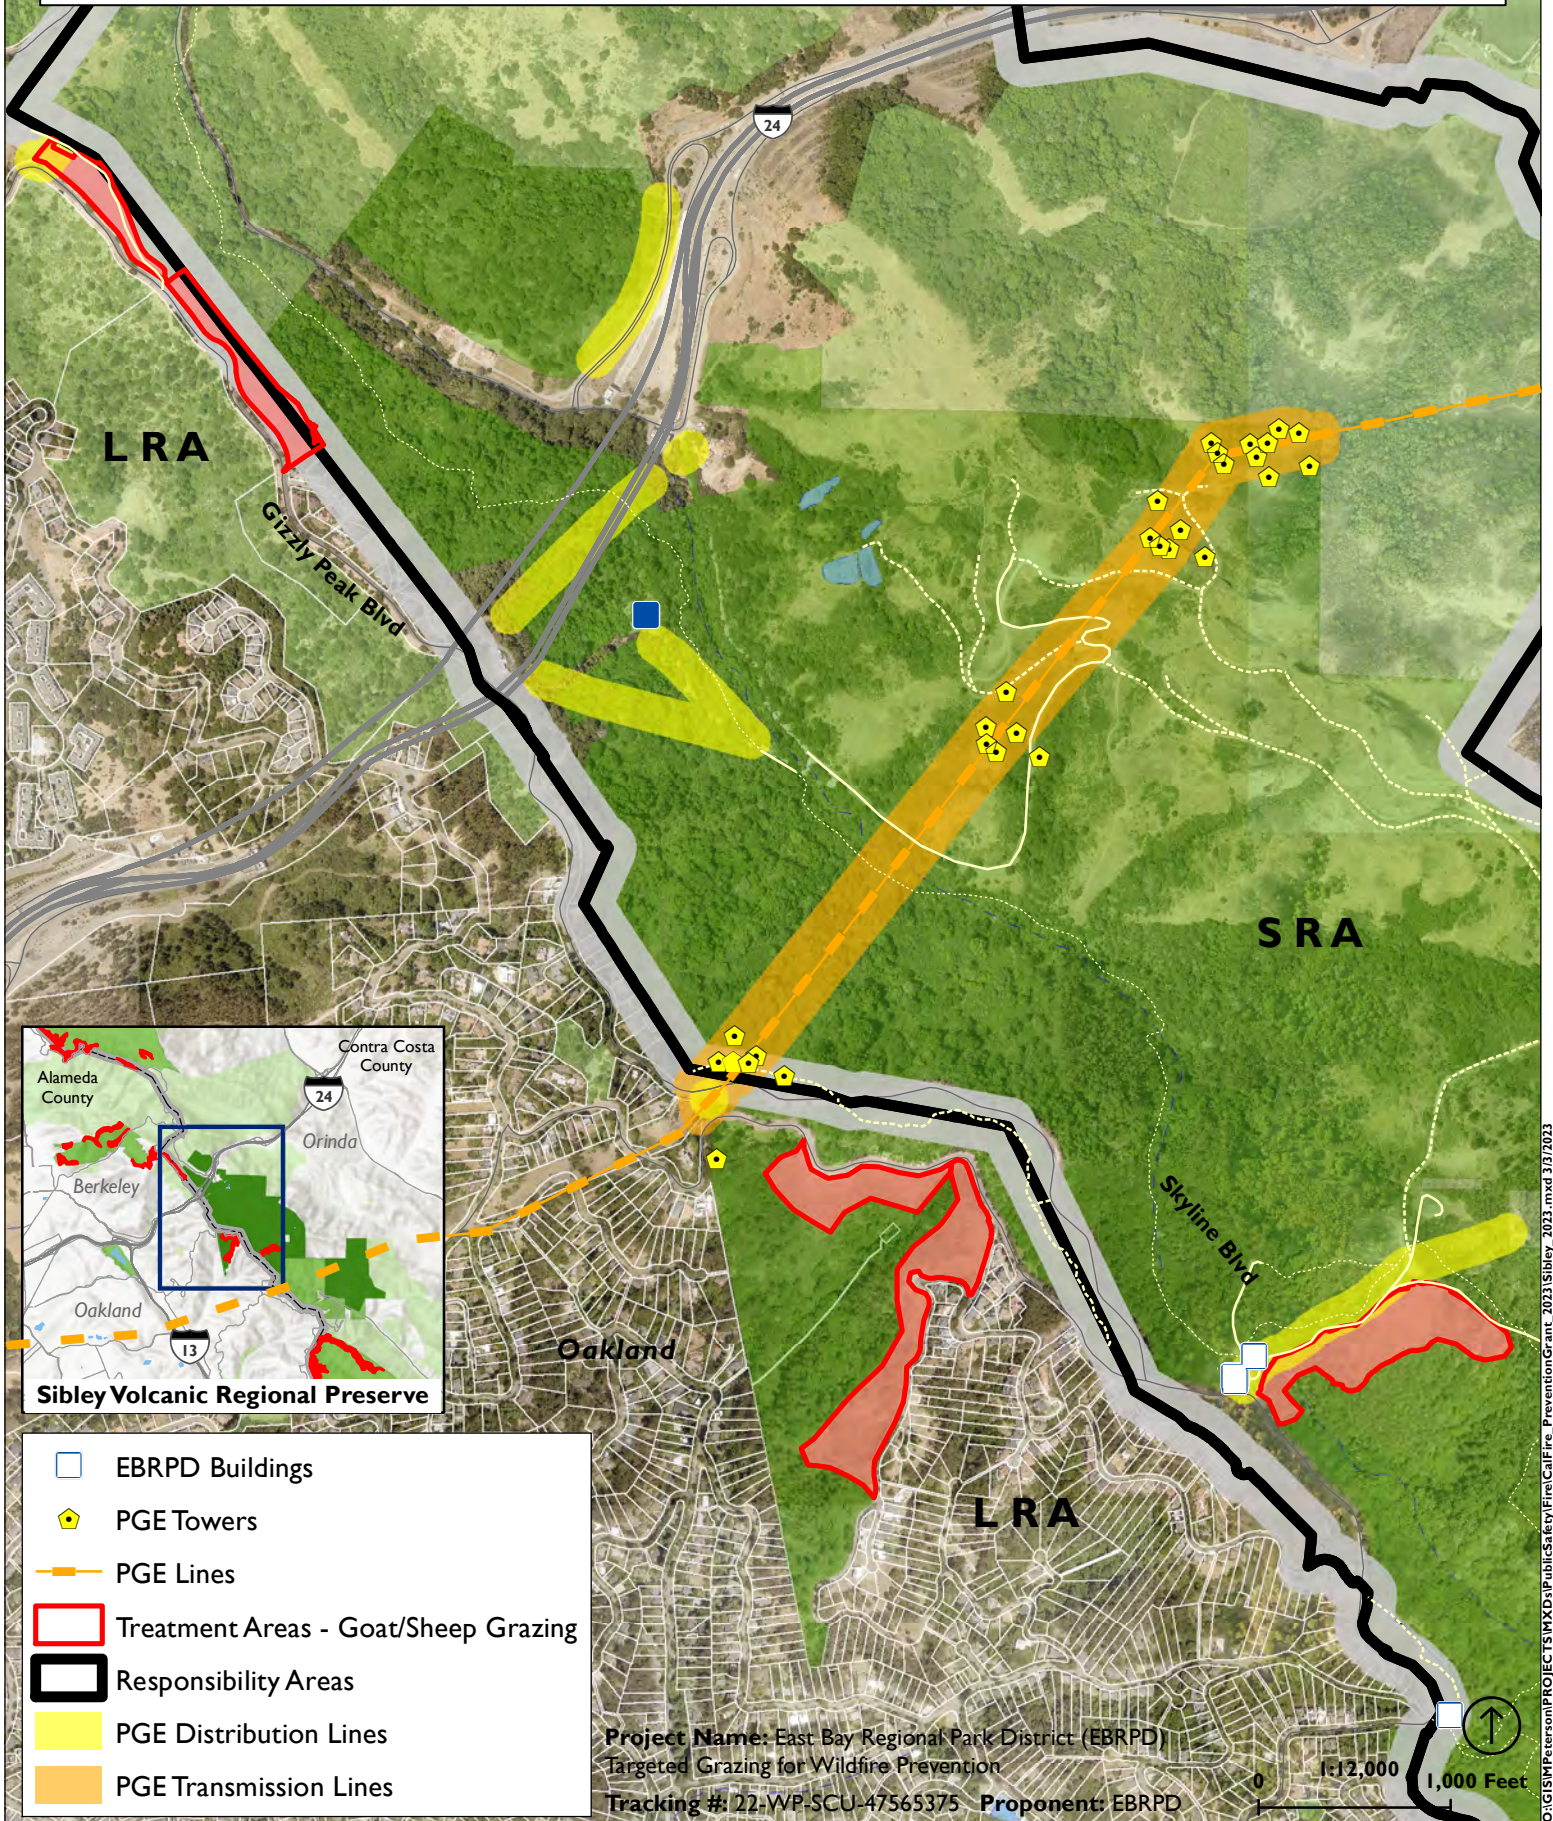

Sibley Volcanic Regional Preserve

Goat and Sheep Grazing for Wildfire Prevention