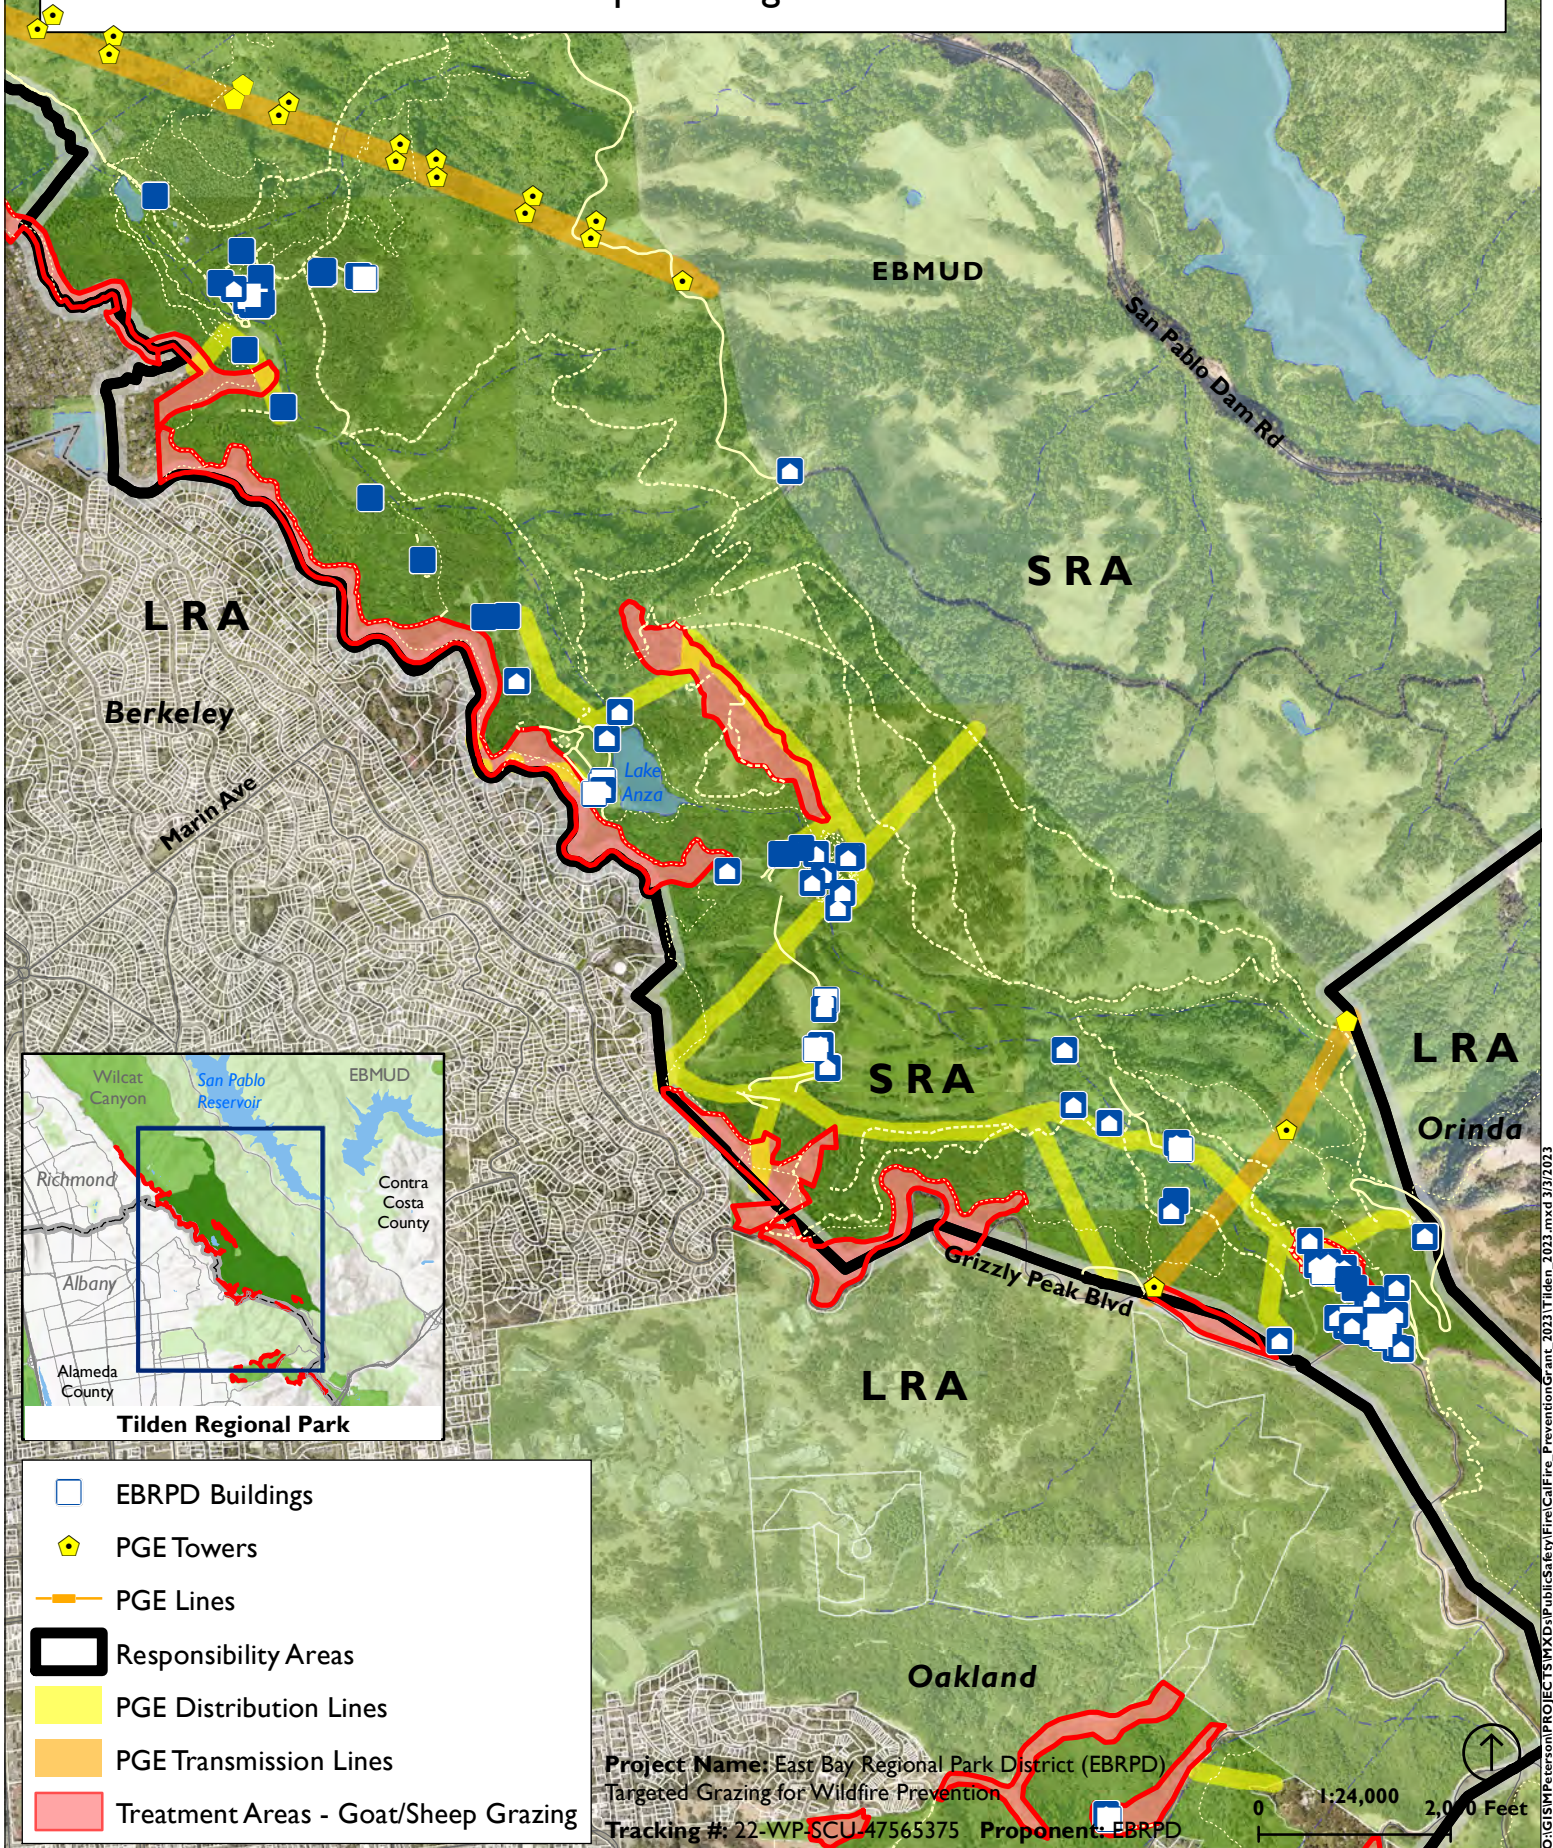

Tilden Regional Park

Goat and Sheep Grazing for Wildfire Prevention