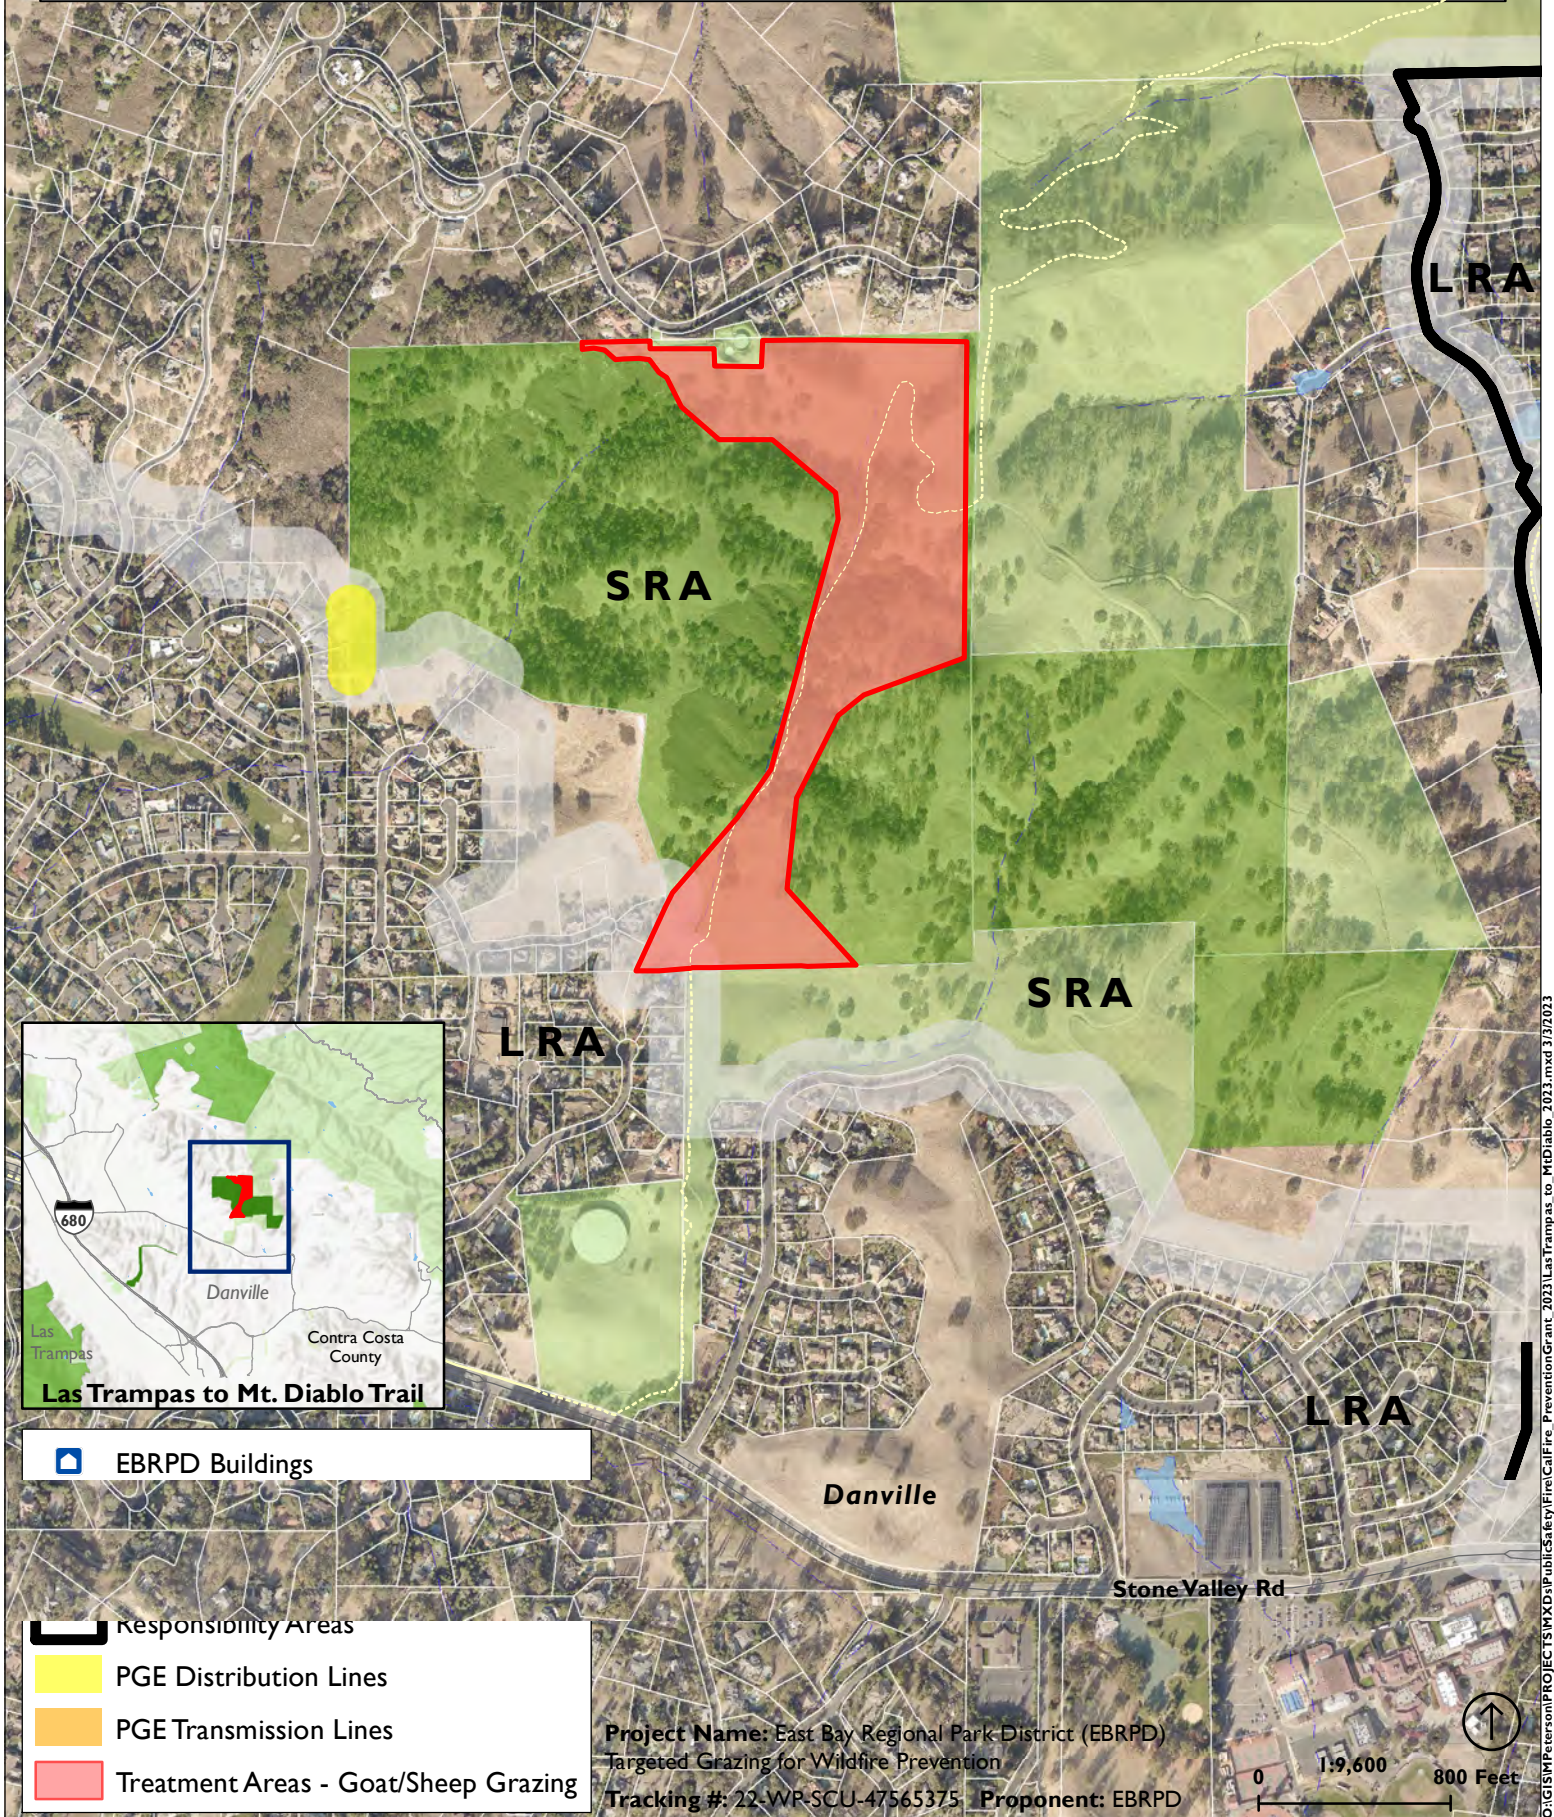

Las Trampas to Mt. Diablo Trail

Goat and Sheep Grazing for Wildfire Prevention