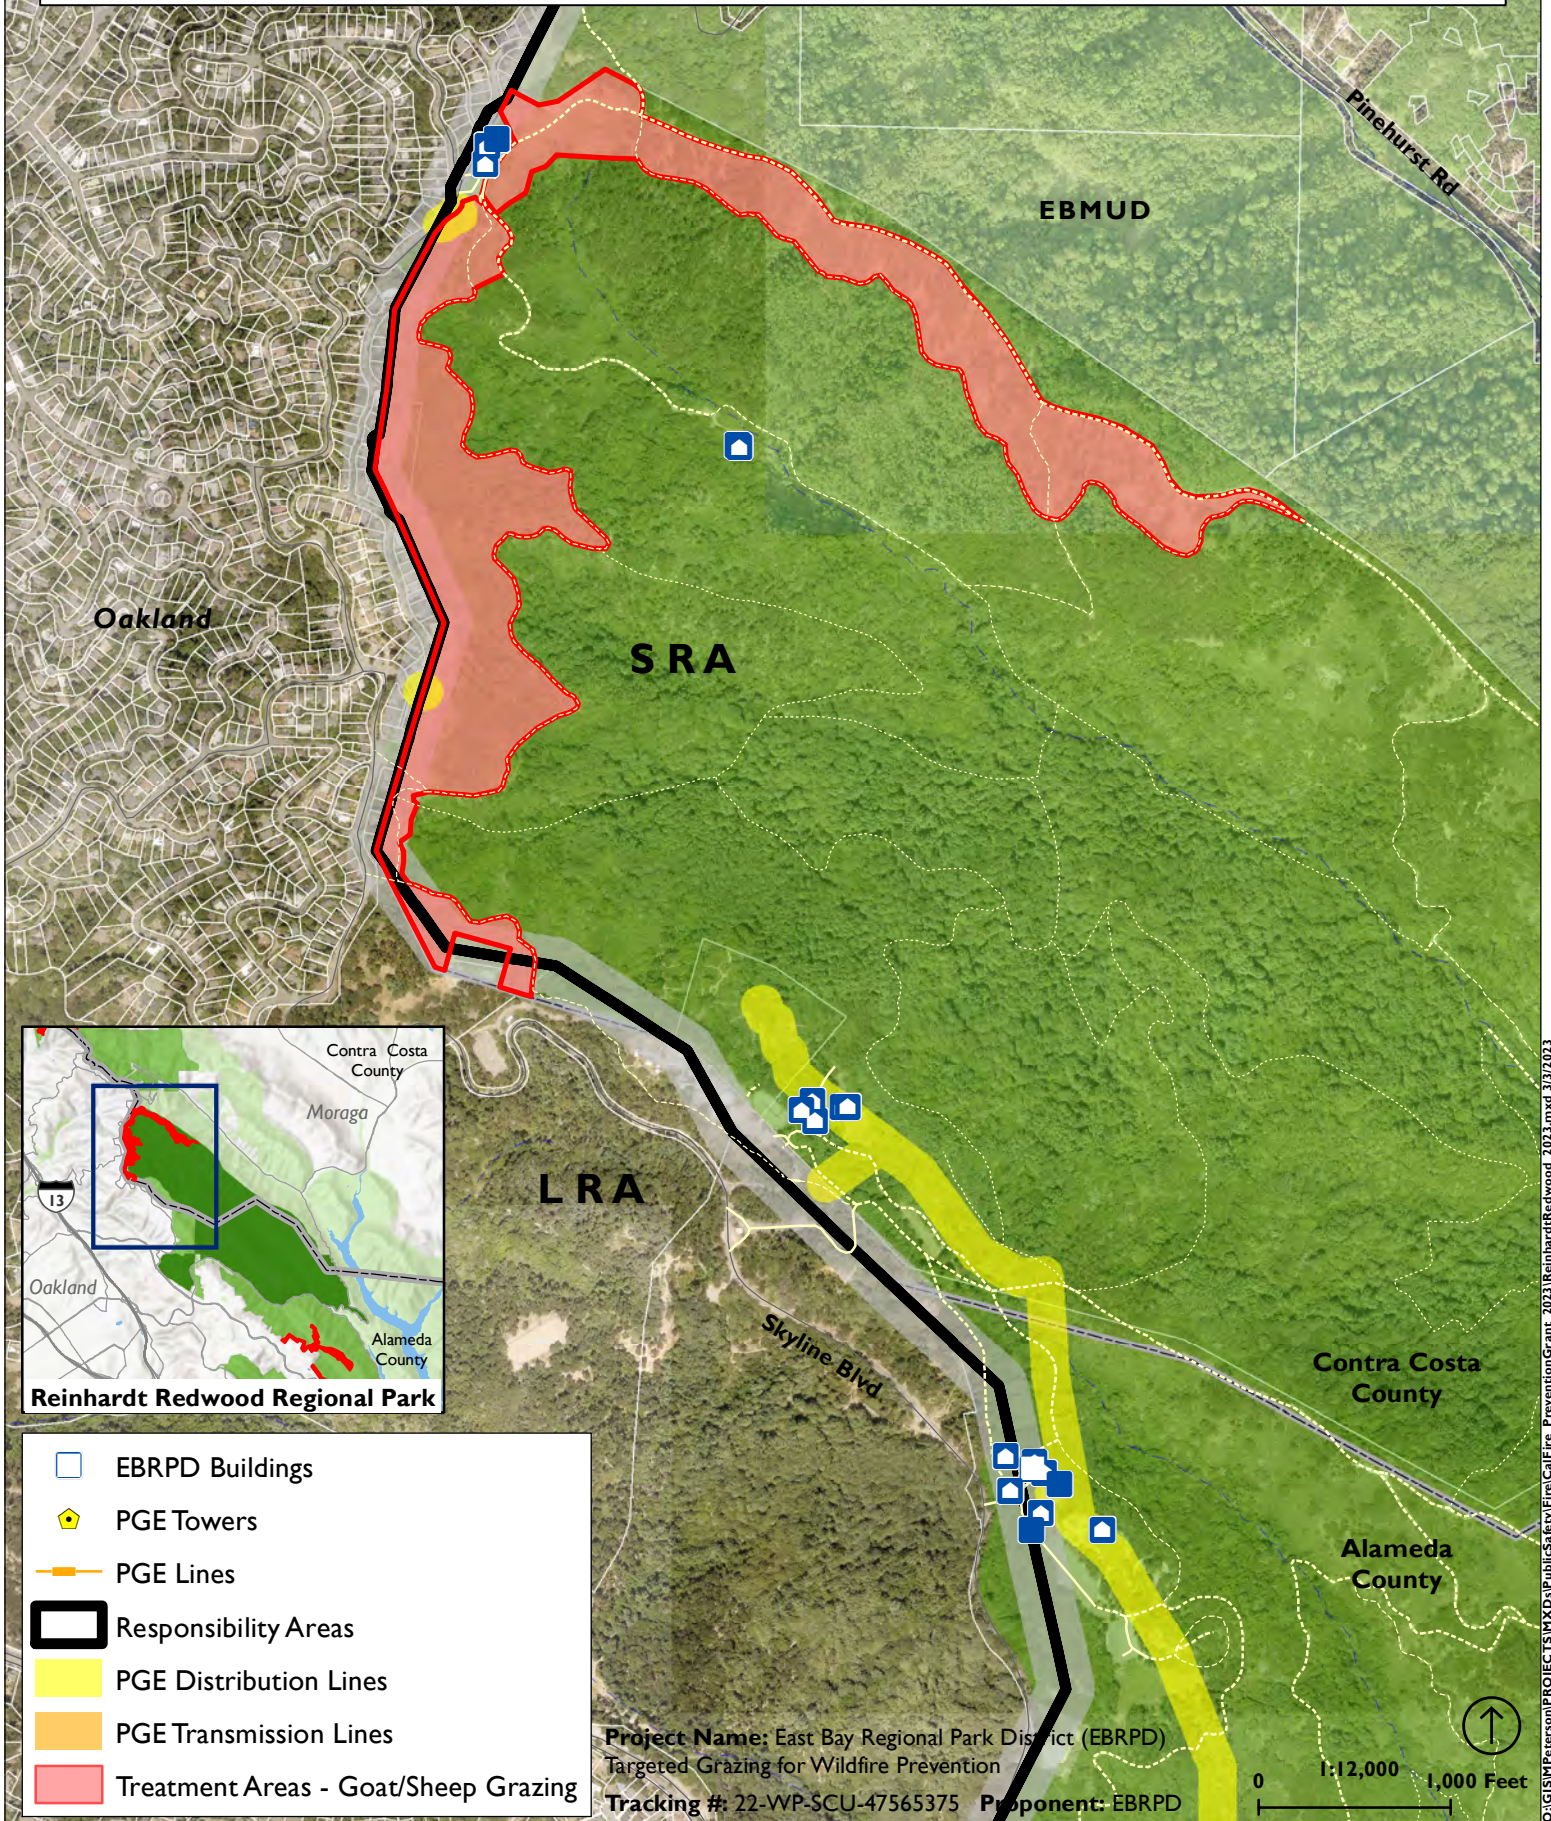

Skyline Blvd

Oak Knoll
Naval Hospital

-  EBRPD Buildings
-  PGE Towers
-  PGE Lines
-  Responsibility Areas
-  PGE Distribution Lines
-  PGE Transmission Lines
-  Treatment Areas - Goat/Sheep Grazing

Project Name: East Bay Regional Park District (EBRPD)
Targeted Grazing for Wildfire Prevention

Tracking #: 22-WP-SCU-47565375 **Proponent:** EBRPD

Reinhardt Redwood Regional Park

Goat and Sheep Grazing for Wildfire Prevention

- EBRPD Buildings
- PGE Towers
- PGE Lines
- Responsibility Areas
- PGE Distribution Lines
- PGE Transmission Lines
- Treatment Areas - Goat/Sheep Grazing