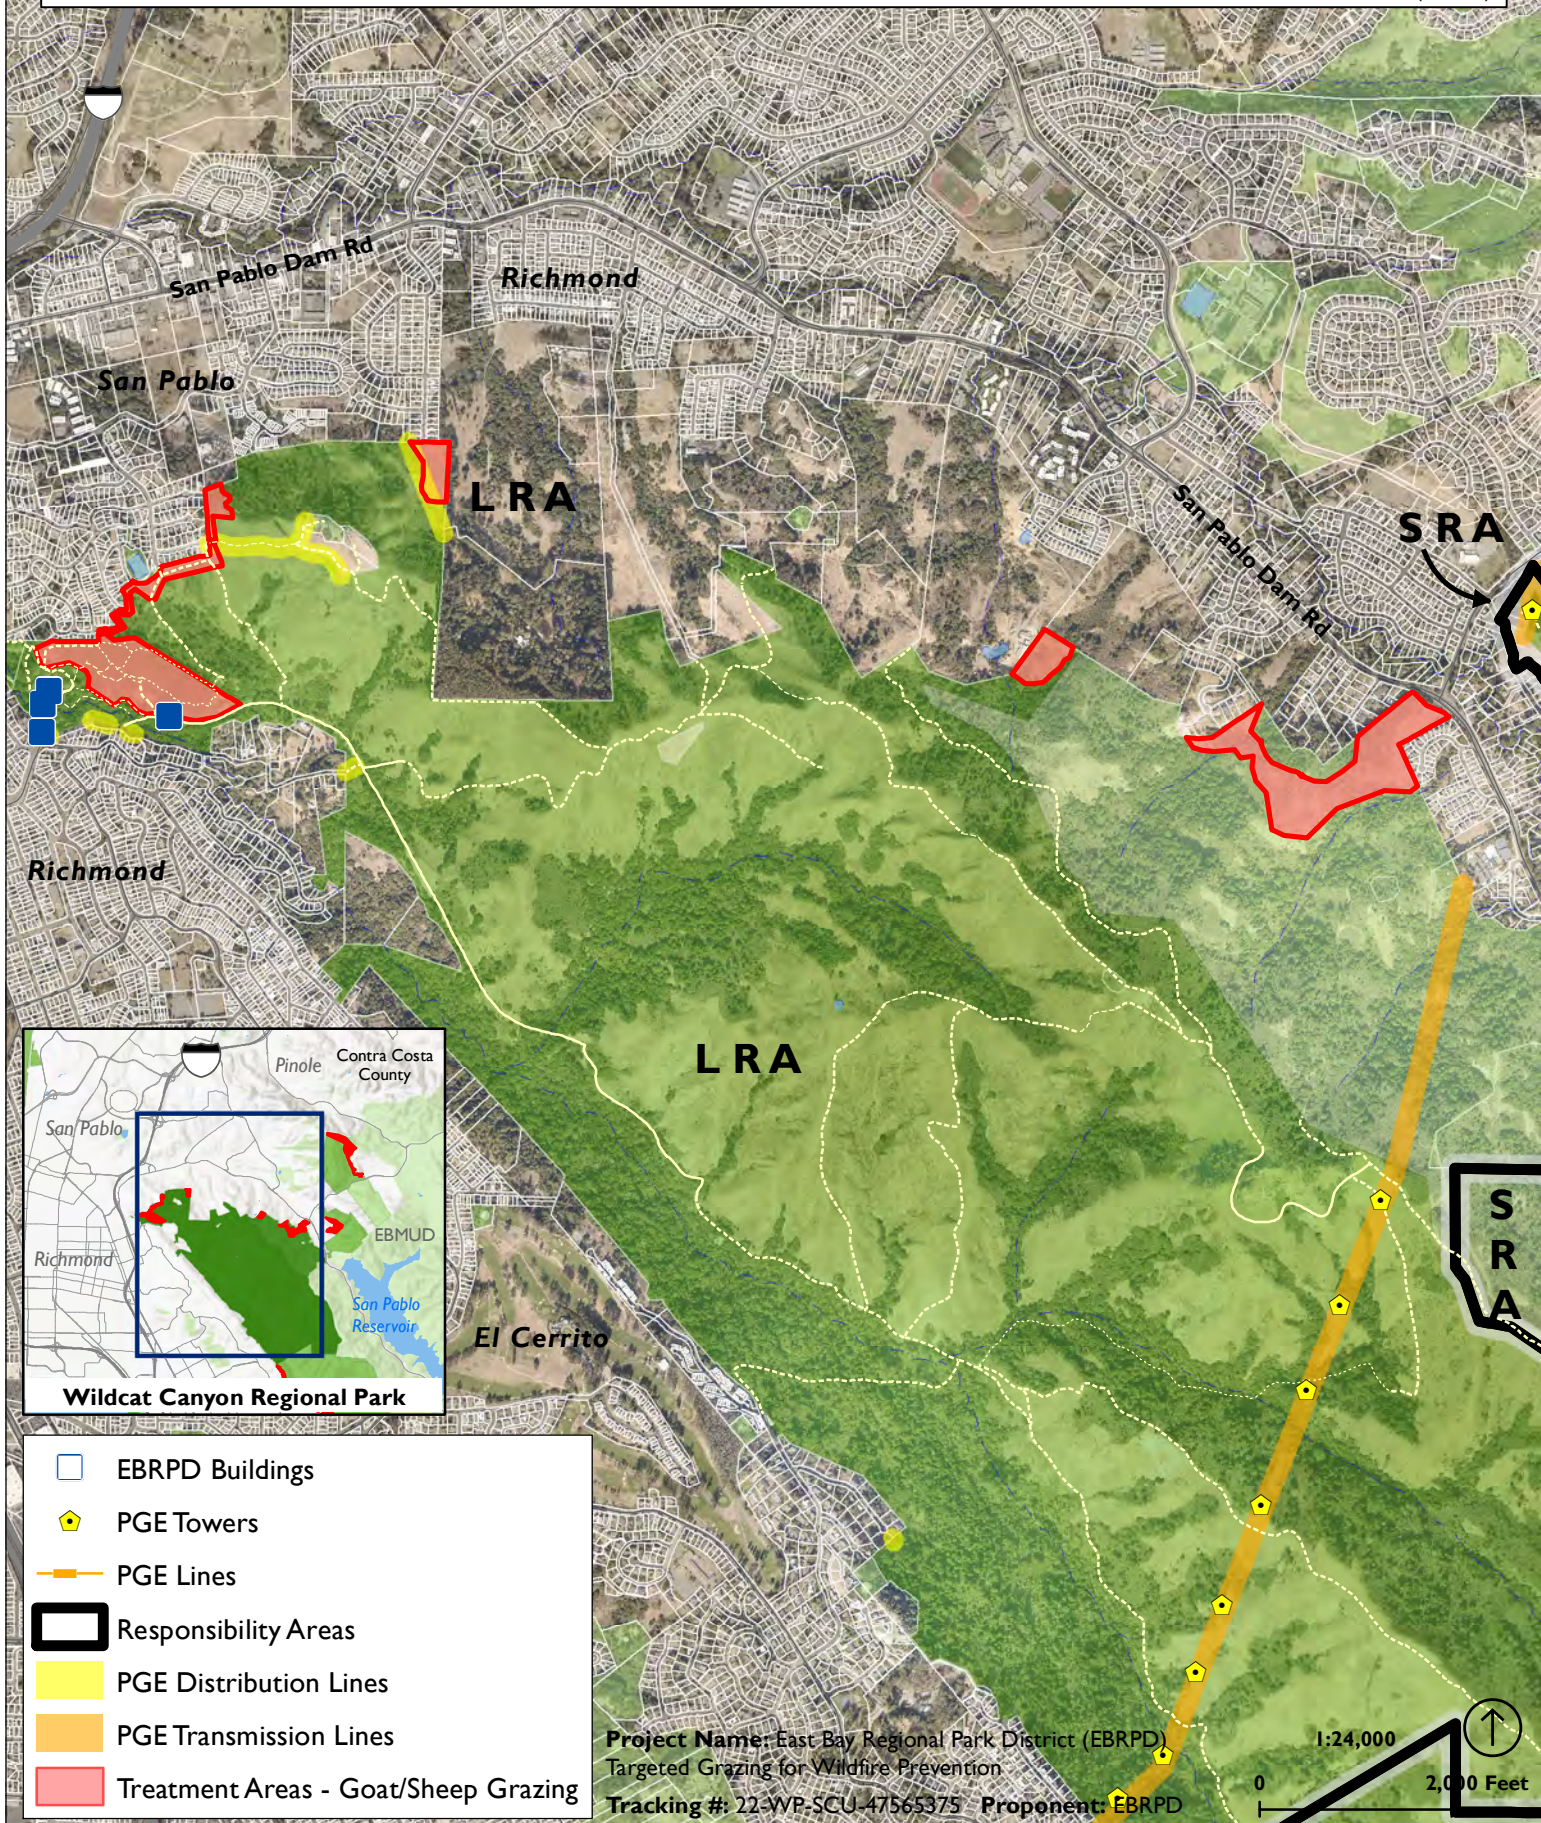

Sobrante Ridge Botanic Regional Preserve

Goat and Sheep Grazing for Wildfire Prevention

Tilden Regional Park

Goat and Sheep Grazing for Wildfire Prevention

Wildcat Canyon Regional Park

Goat and Sheep Grazing for Wildfire Prevention

- EBRPD Buildings
- PGE Towers
- PGE Lines
- Responsibility Areas
- PGE Distribution Lines
- PGE Transmission Lines
- Treatment Areas - Goat/Sheep Grazing

Project Name: East Bay Regional Park District (EBRPD)
Targeted Grazing for Wildfire Prevention
Tracking #: 22-WP-SCU-47565375 **Proponent:** EBRPD