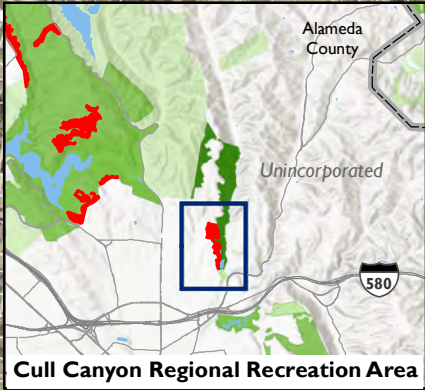

Carquinez Strait Regional Shoreline

Goat and Sheep Grazing for Wildfire Prevention

Claremont Canyon Regional Preserve

Goat and Sheep Grazing for Wildfire Prevention

Cull Canyon Regional Recreation Area

Goat and Sheep Grazing for Wildfire Prevention

- EBRPD Buildings
- PGE Towers
- PGE Lines
- Responsibility Areas
- PGE Distribution Lines
- PGE Transmission Lines
- Treatment Areas - Goat/Sheep Grazing

Project Name: East Bay Regional Park District (EBRPD)
Targeted Grazing for Wildfire Prevention
Tracking #: 22-WP-SCU-47565375 **Proponent:** EBRPD