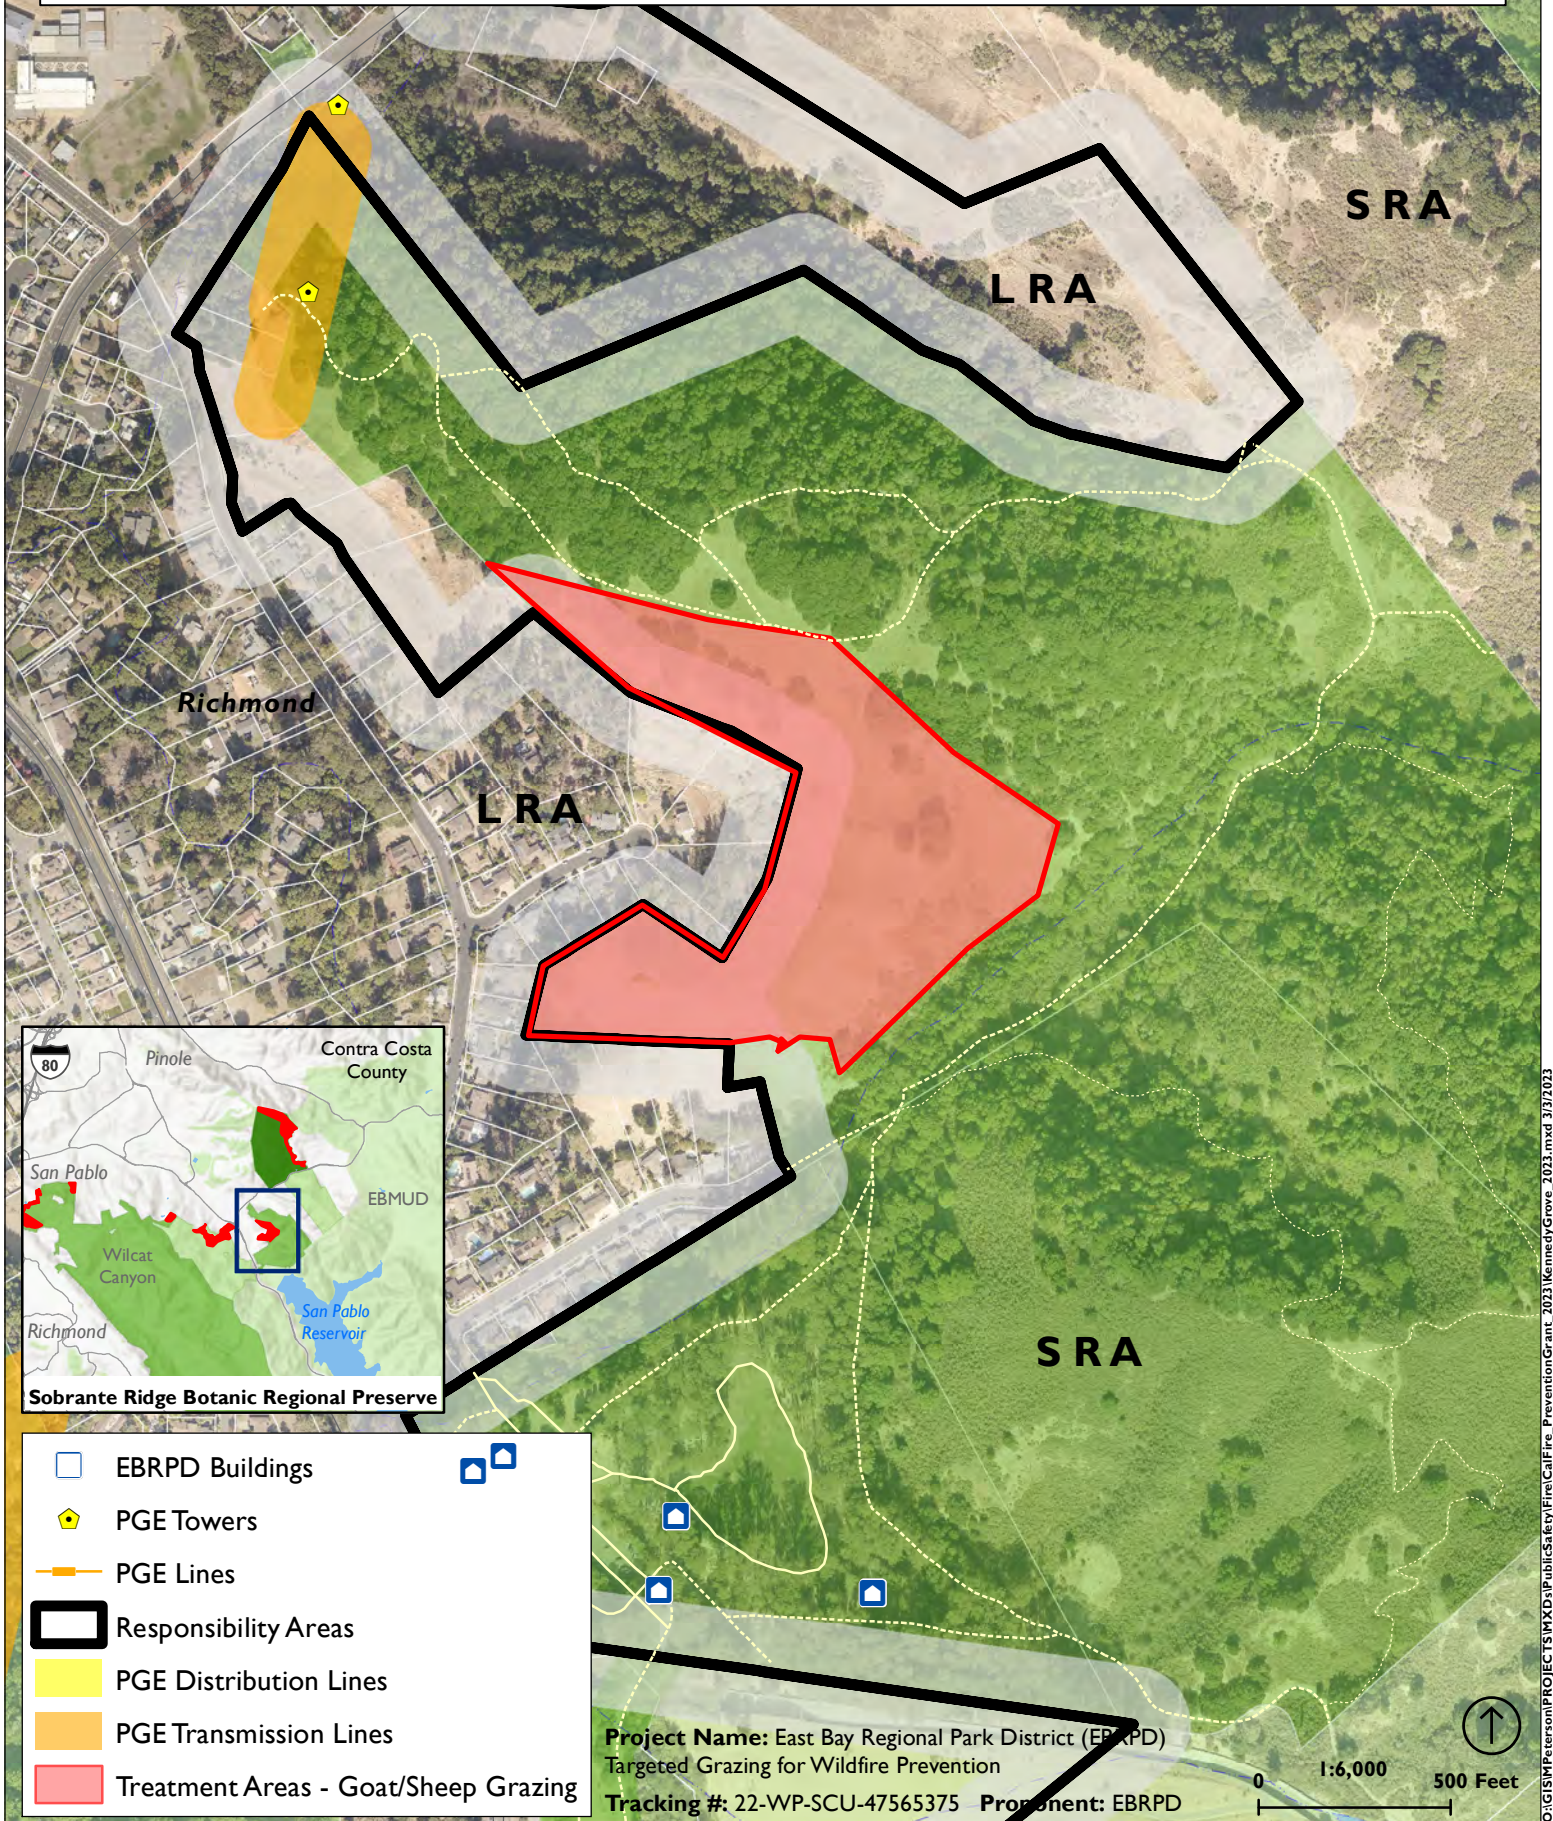

Garin Regional Park

Goat and Sheep Grazing for Wildfire Prevention

- EBRPD Buildings
- PGE Towers
- PGE Lines
- Responsibility Areas
- PGE Distribution Lines
- PGE Transmission Lines
- Treatment Areas - Goat/Sheep Grazing

Project Name: East Bay Regional Park District (EBRPD)
Targeted Grazing for Wildfire Prevention
Tracking #: 22 WP-SCU-47565375 **Proponent:** EBRPD

Kennedy Grove Regional Recreation Area

Goat and Sheep Grazing for Wildfire Prevention