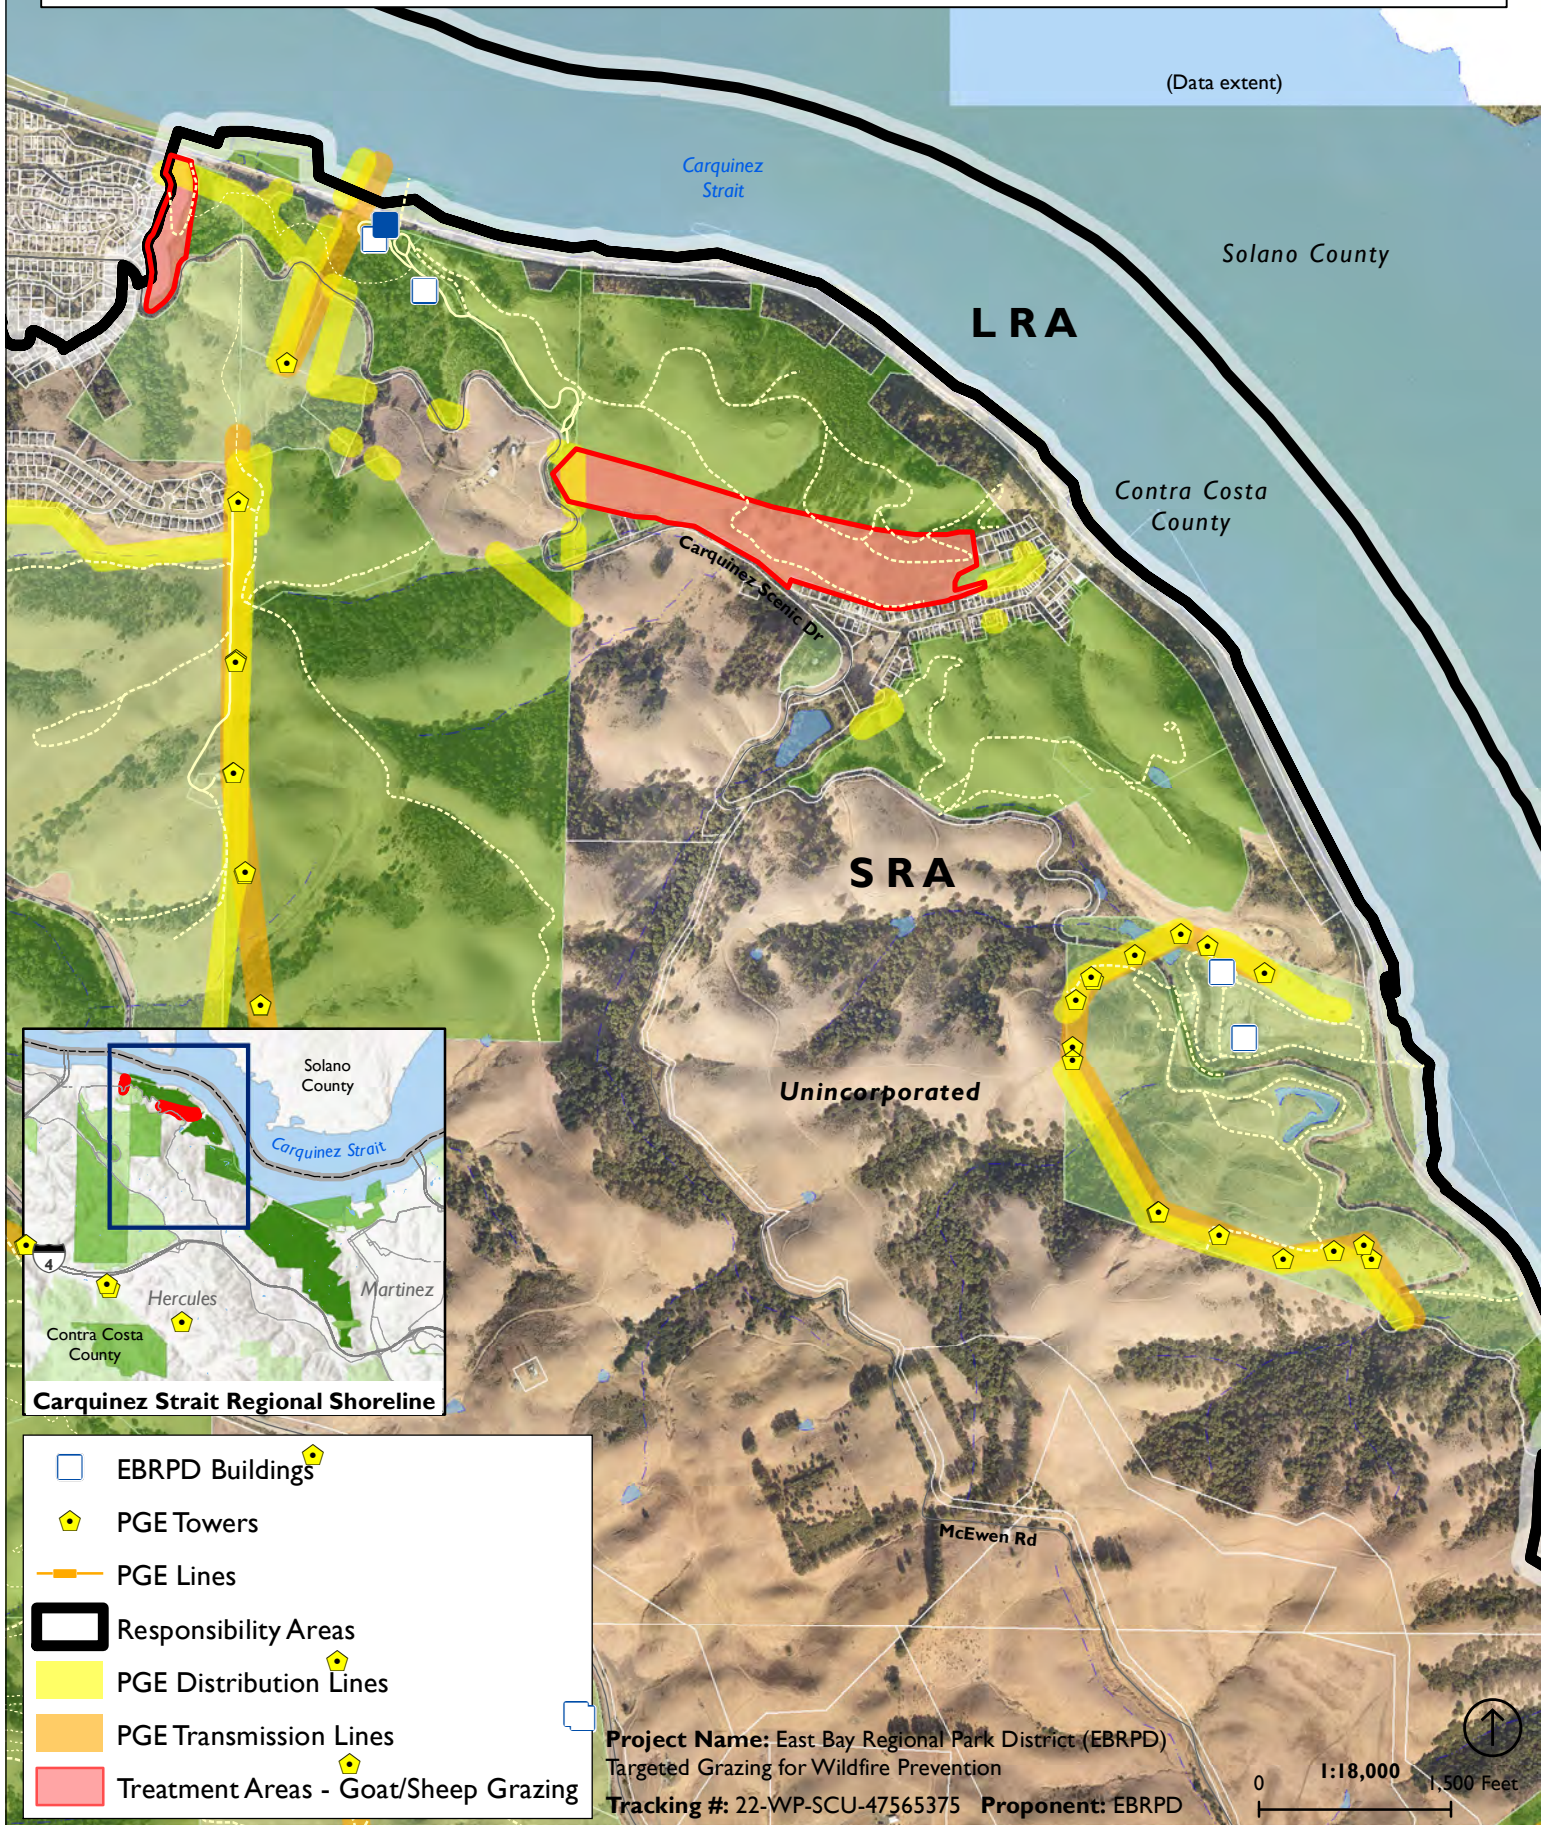

Carquinez Strait Regional Shoreline

Goat and Sheep Grazing for Wildfire Prevention