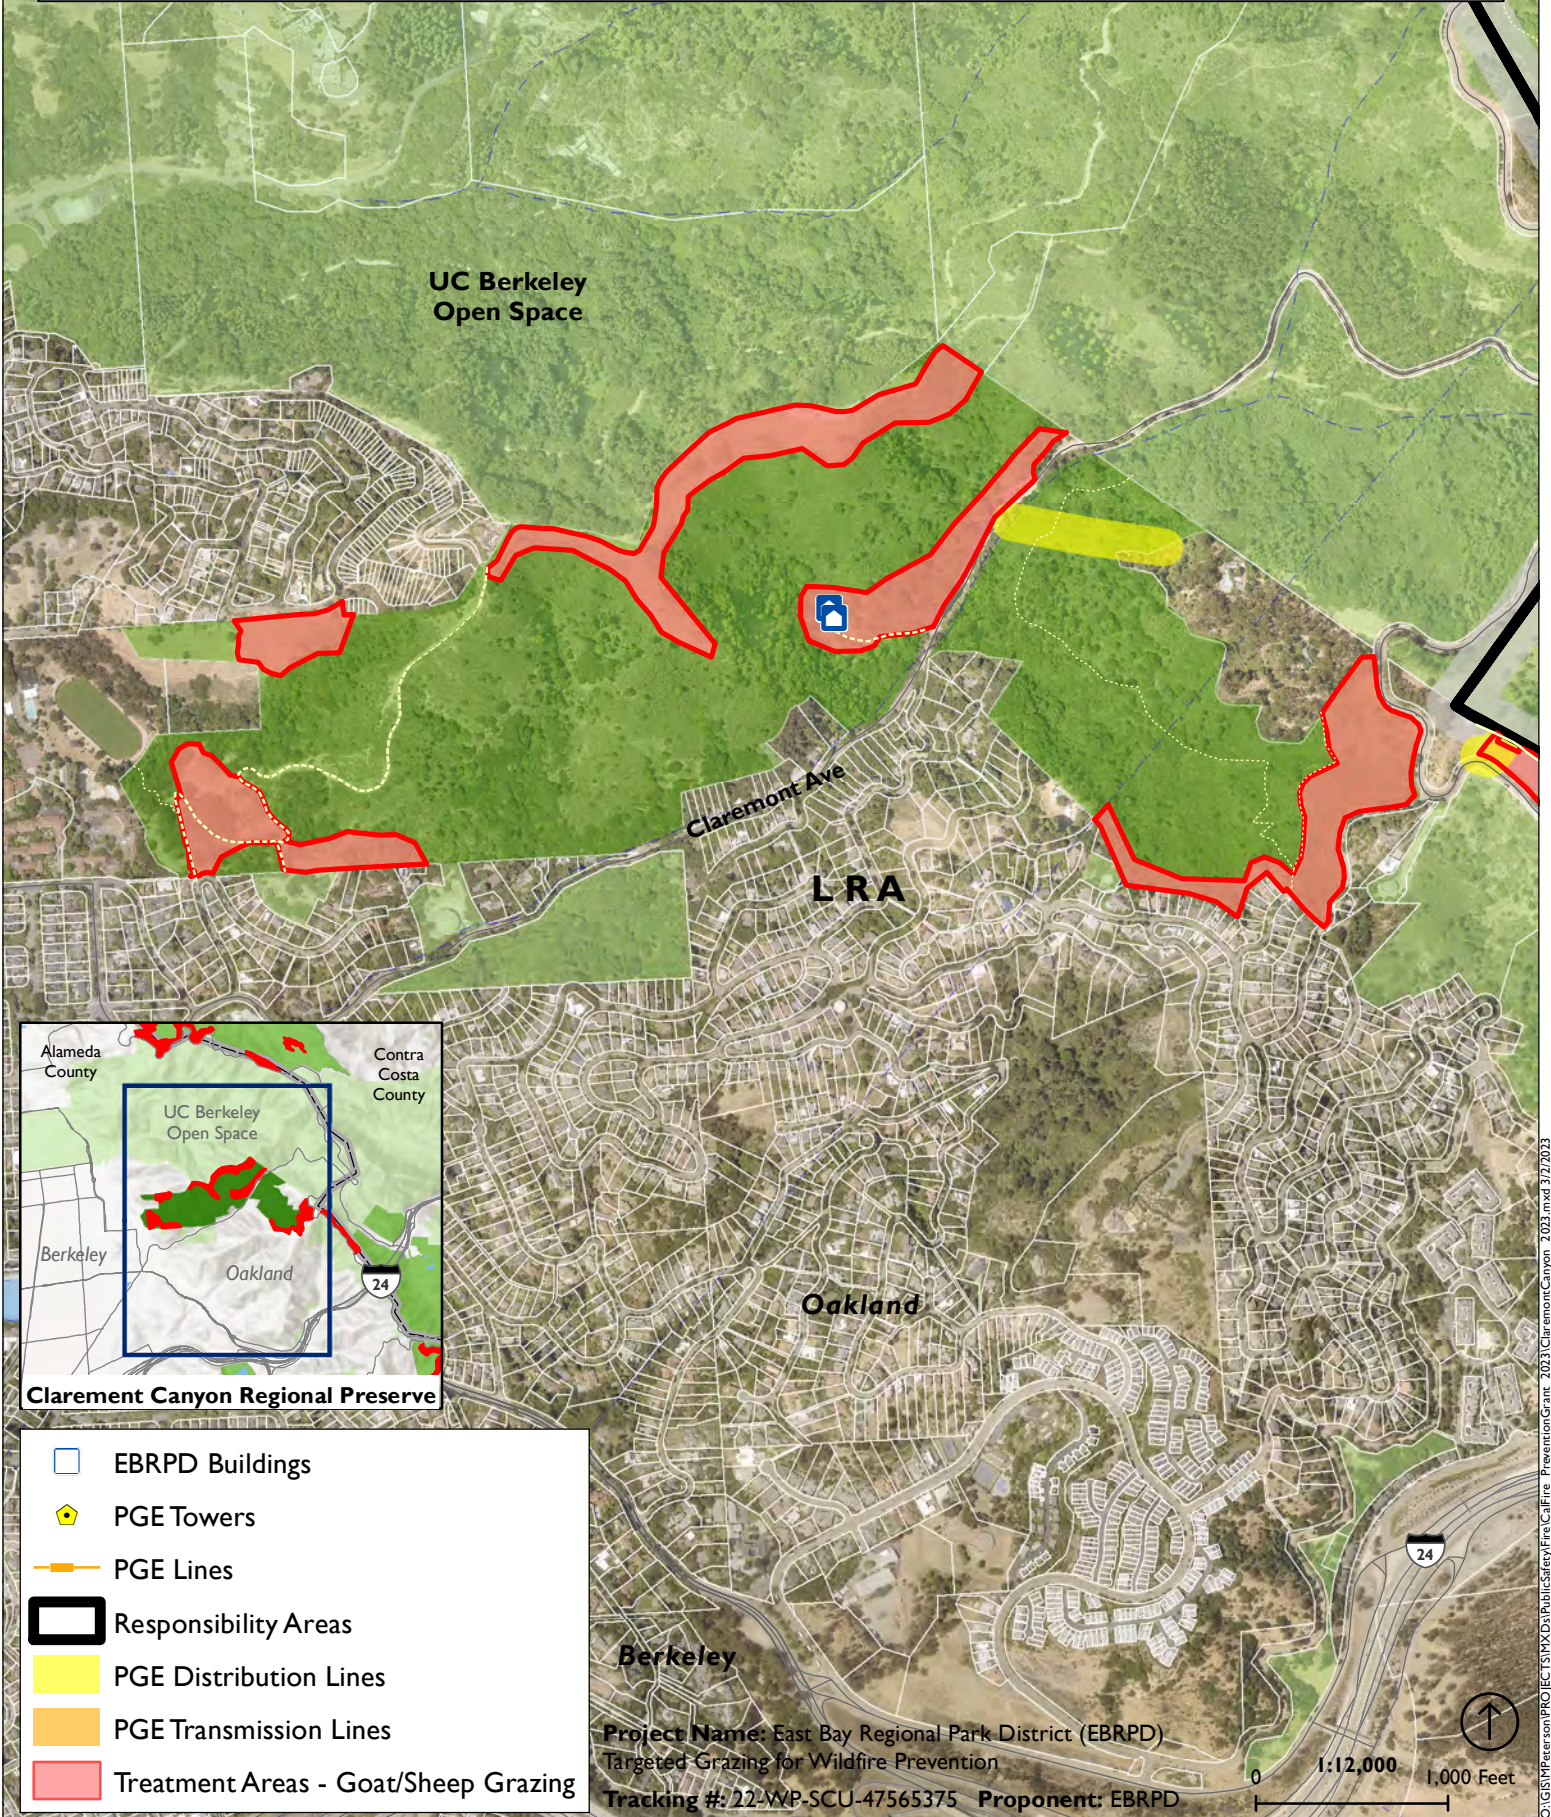

Claremont Canyon Regional Preserve

Goat and Sheep Grazing for Wildfire Prevention