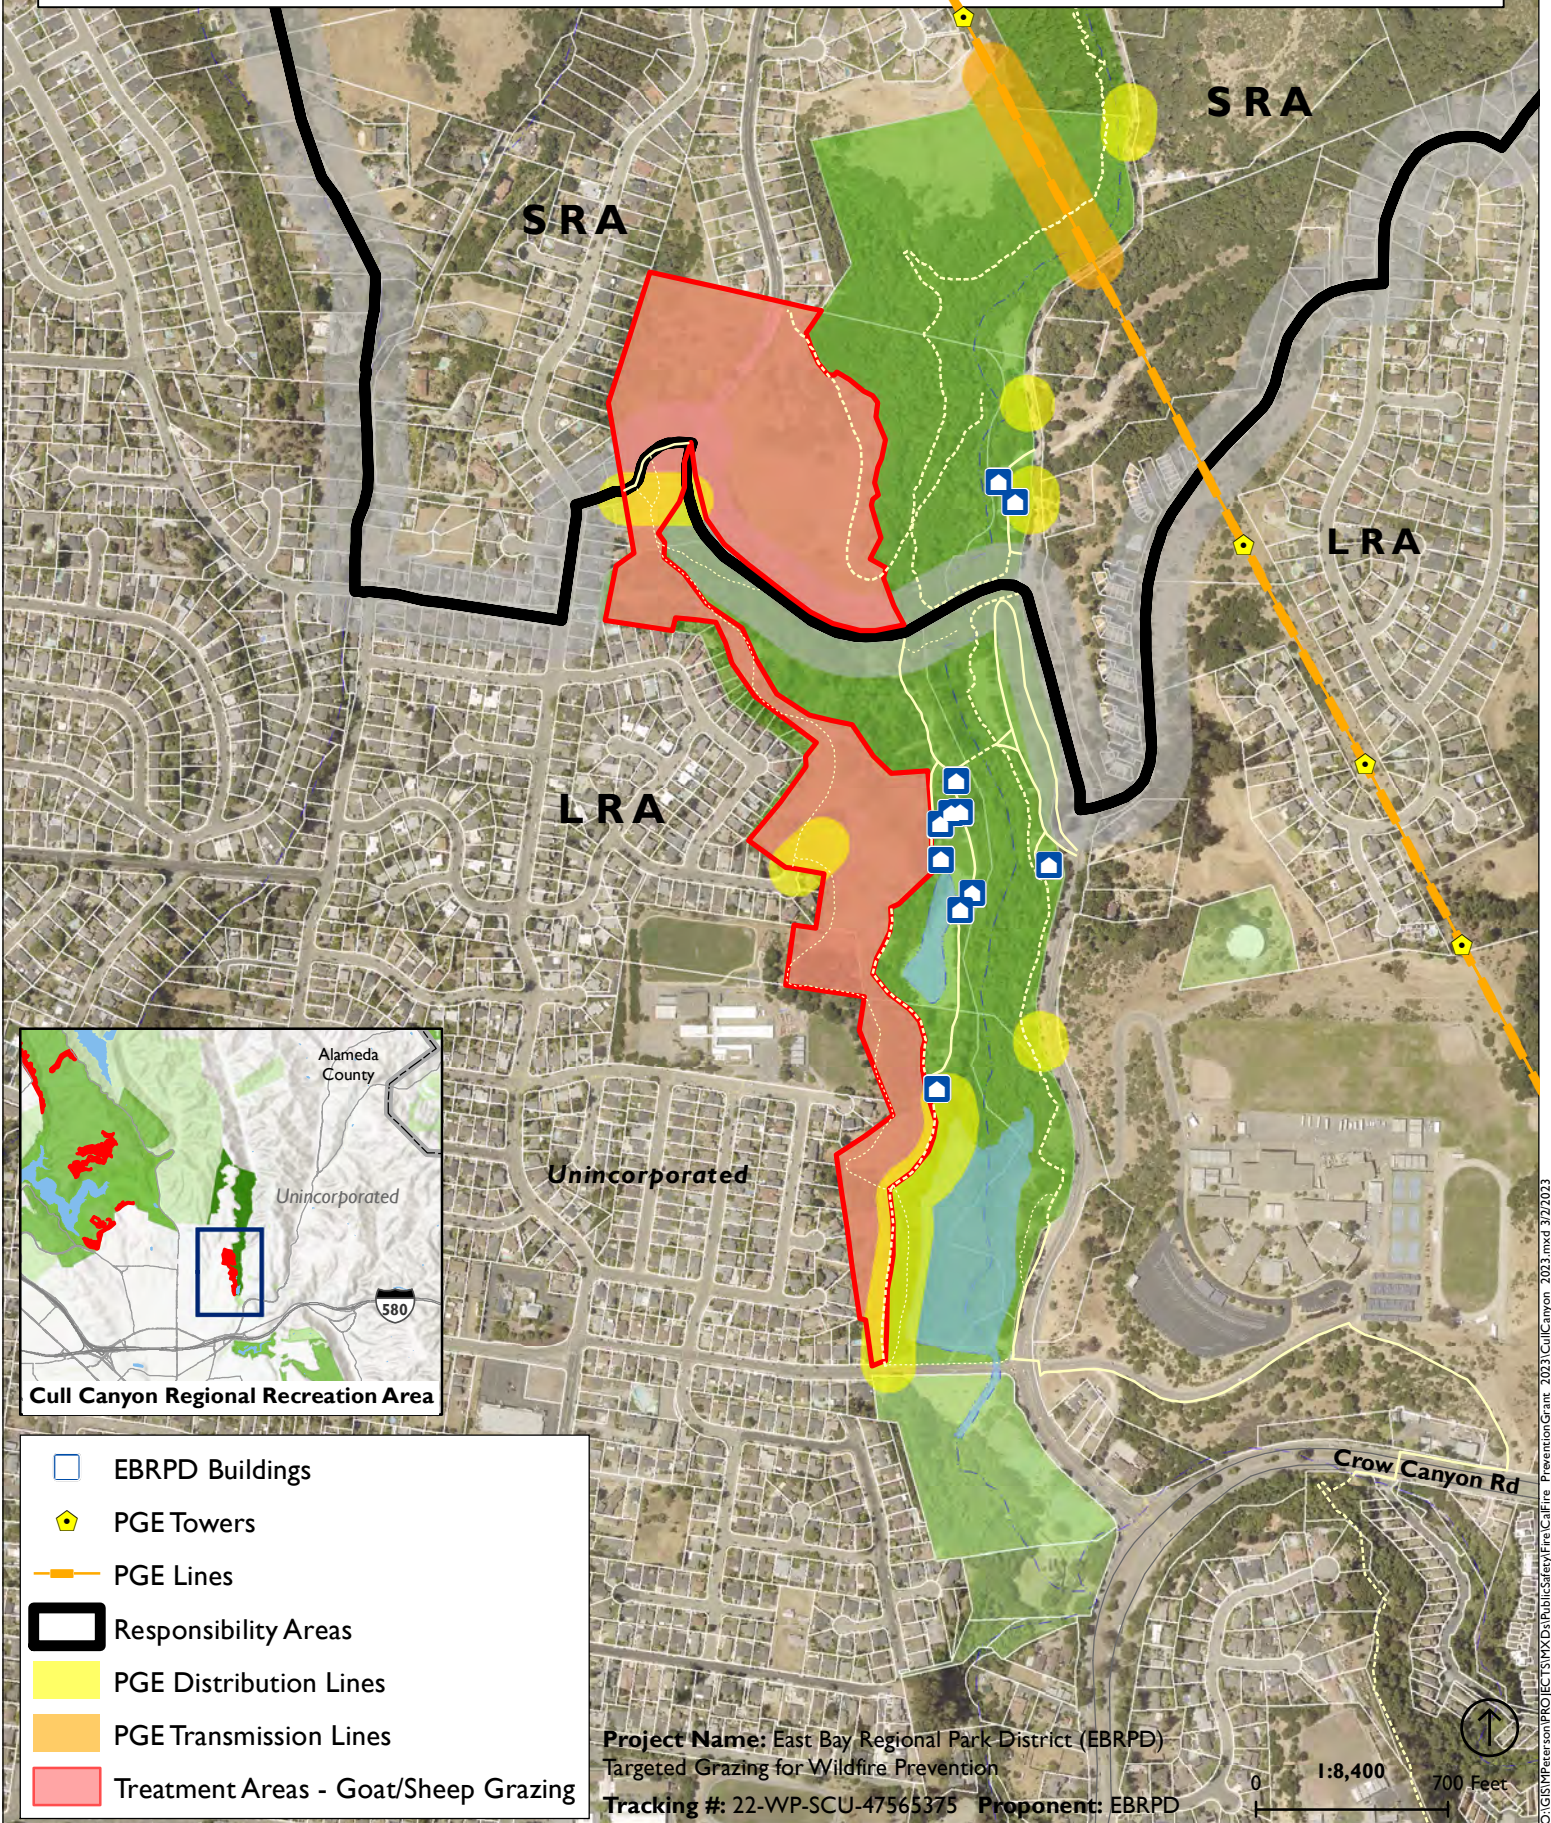

Carquinez Strait Regional Shoreline

Goat and Sheep Grazing for Wildfire Prevention

Claremont Canyon Regional Preserve

Goat and Sheep Grazing for Wildfire Prevention

Cull Canyon Regional Recreation Area

Goat and Sheep Grazing for Wildfire Prevention