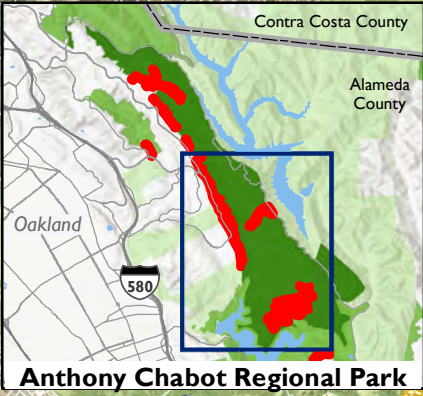

*Priority Population 2022 CES 4 data obtained from CA Air Resources Board.
<https://webmaps.arb.ca.gov/PriorityPopulations/>

- Grazing Treatment Areas
- Disadvantaged Communities
- Disadvantaged and Low-income Communities
- Low-income Communities
- Low-income Communities within 1/2 mile of Disadvantaged Communities
- Low-income Households within 1/2 mile of Disadvantaged Communities

Project Name: East Bay Regional Park District (EBRPD)
Targeted Grazing for Wildfire Prevention

Tracking #: 22-WP-SCU-47565375 **Proponent:** EBRPD

Anthony Chabot Regional Park

Goat and Sheep Grazing for Wildfire Prevention

Anthony Chabot Regional Park

Goat and Sheep Grazing for Wildfire Prevention

-  EBRPD Buildings
-  PGE Towers
-  PGE Line
-  Responsibility Areas
-  PGE Distribution Lines
-  PGE Transmission Lines
-  Treatment Areas - Goat/Sheep Grazing