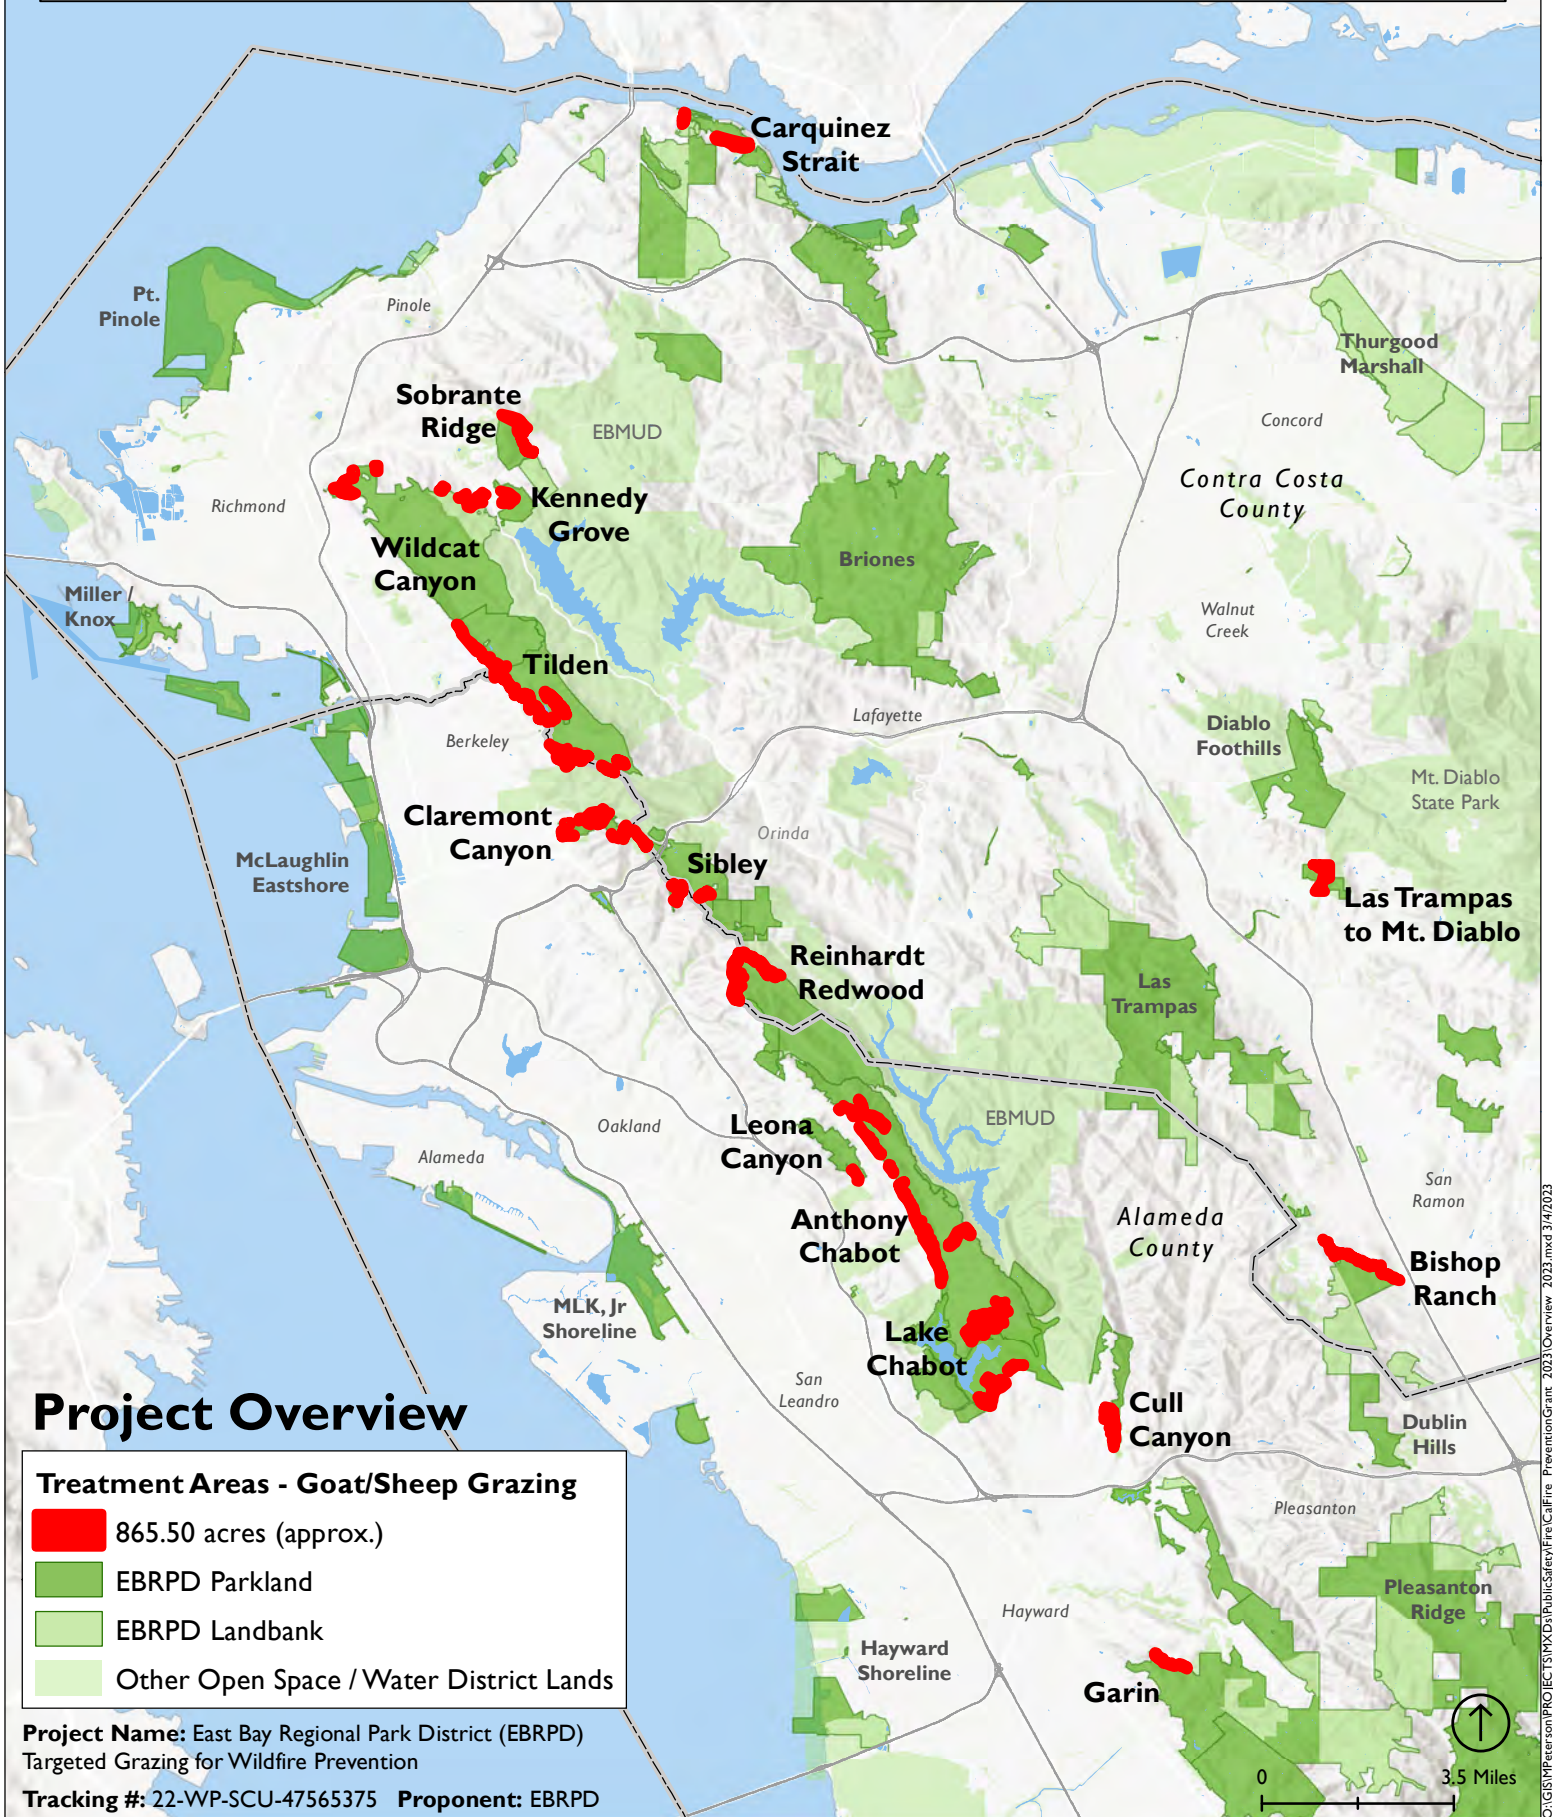

East Bay Regional Park District

Targeted Grazing for Wildfire Prevention

Project Overview

Treatment Areas - Goat/Sheep Grazing

- 865.50 acres (approx.)
- EBRPD Parkland
- EBRPD Landbank
- Other Open Space / Water District Lands

Project Name: East Bay Regional Park District (EBRPD)
Targeted Grazing for Wildfire Prevention

Tracking #: 22-WP-SCU-47565375 **Proponent:** EBRPD

East Bay Regional Park District

Targeted Grazing for Wildfire Prevention - Priority Populations*