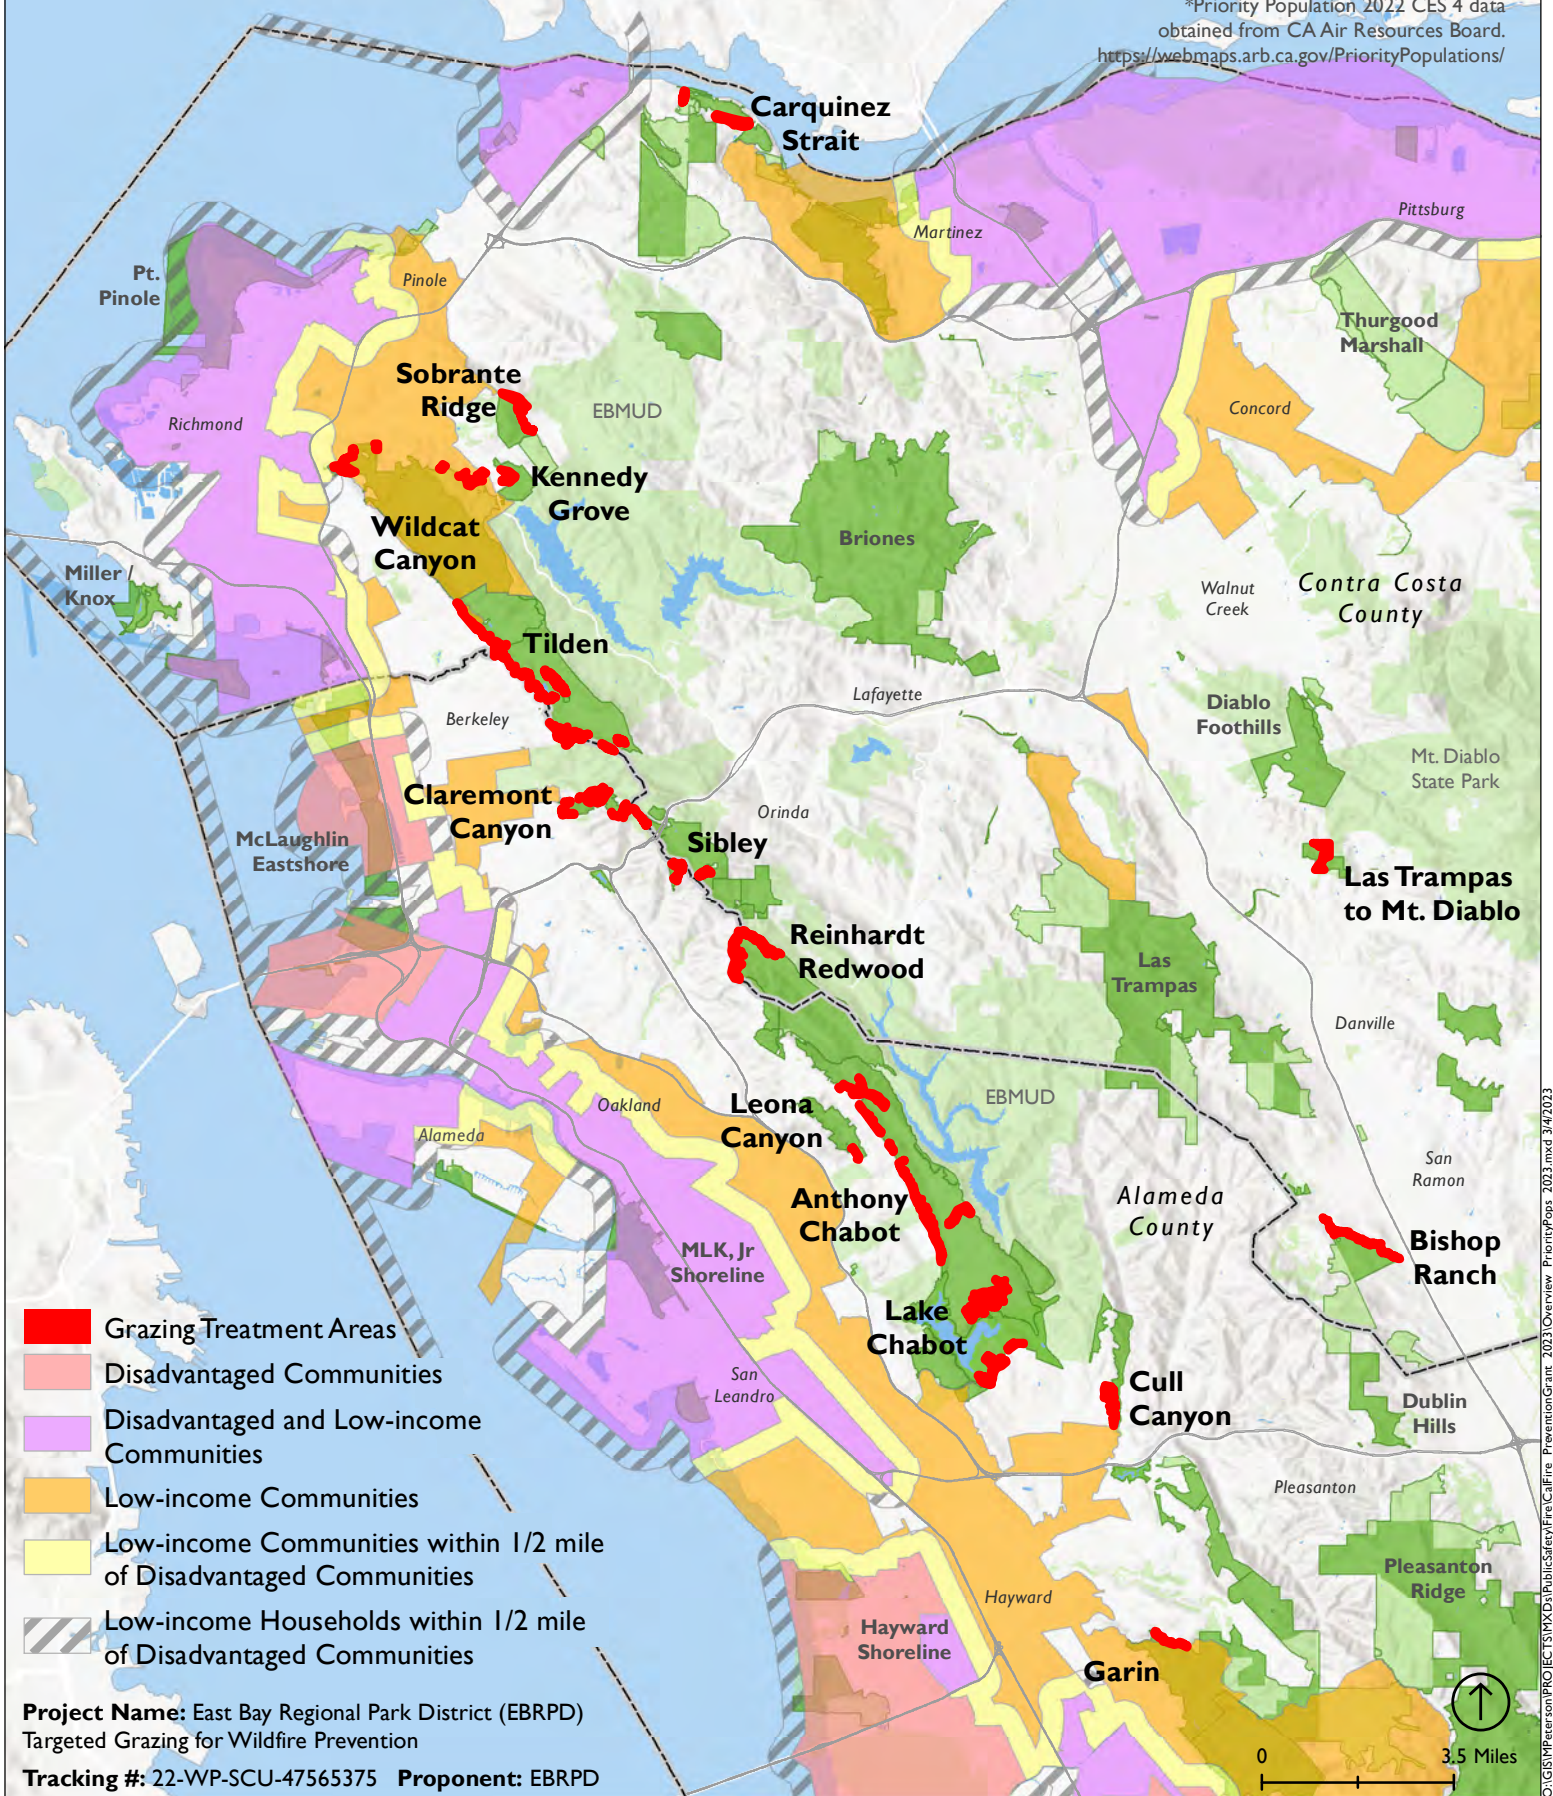

East Bay Regional Park District

Targeted Grazing for Wildfire Prevention

Project Overview

Treatment Areas - Goat/Sheep Grazing

- 865.50 acres (approx.)
- EBRPD Parkland
- EBRPD Landbank
- Other Open Space / Water District Lands

Project Name: East Bay Regional Park District (EBRPD)
Targeted Grazing for Wildfire Prevention

Tracking #: 22-WP-SCU-47565375 **Proponent:** EBRPD

East Bay Regional Park District

Targeted Grazing for Wildfire Prevention - Priority Populations*

*Priority Population 2022 CES 4 data obtained from CA Air Resources Board.
<https://webmaps.arb.ca.gov/PriorityPopulations/>

- Grazing Treatment Areas
- Disadvantaged Communities
- Disadvantaged and Low-income Communities
- Low-income Communities
- Low-income Communities within 1/2 mile of Disadvantaged Communities
- Low-income Households within 1/2 mile of Disadvantaged Communities

Anthony Chabot Regional Park

Goat and Sheep Grazing for Wildfire Prevention

-  EBRPD Buildings
-  PGE Towers
-  PGE Line
-  Responsibility Areas
-  PGE Distribution Lines
-  PGE Transmission Lines
-  Treatment Areas - Goat/Sheep Grazing