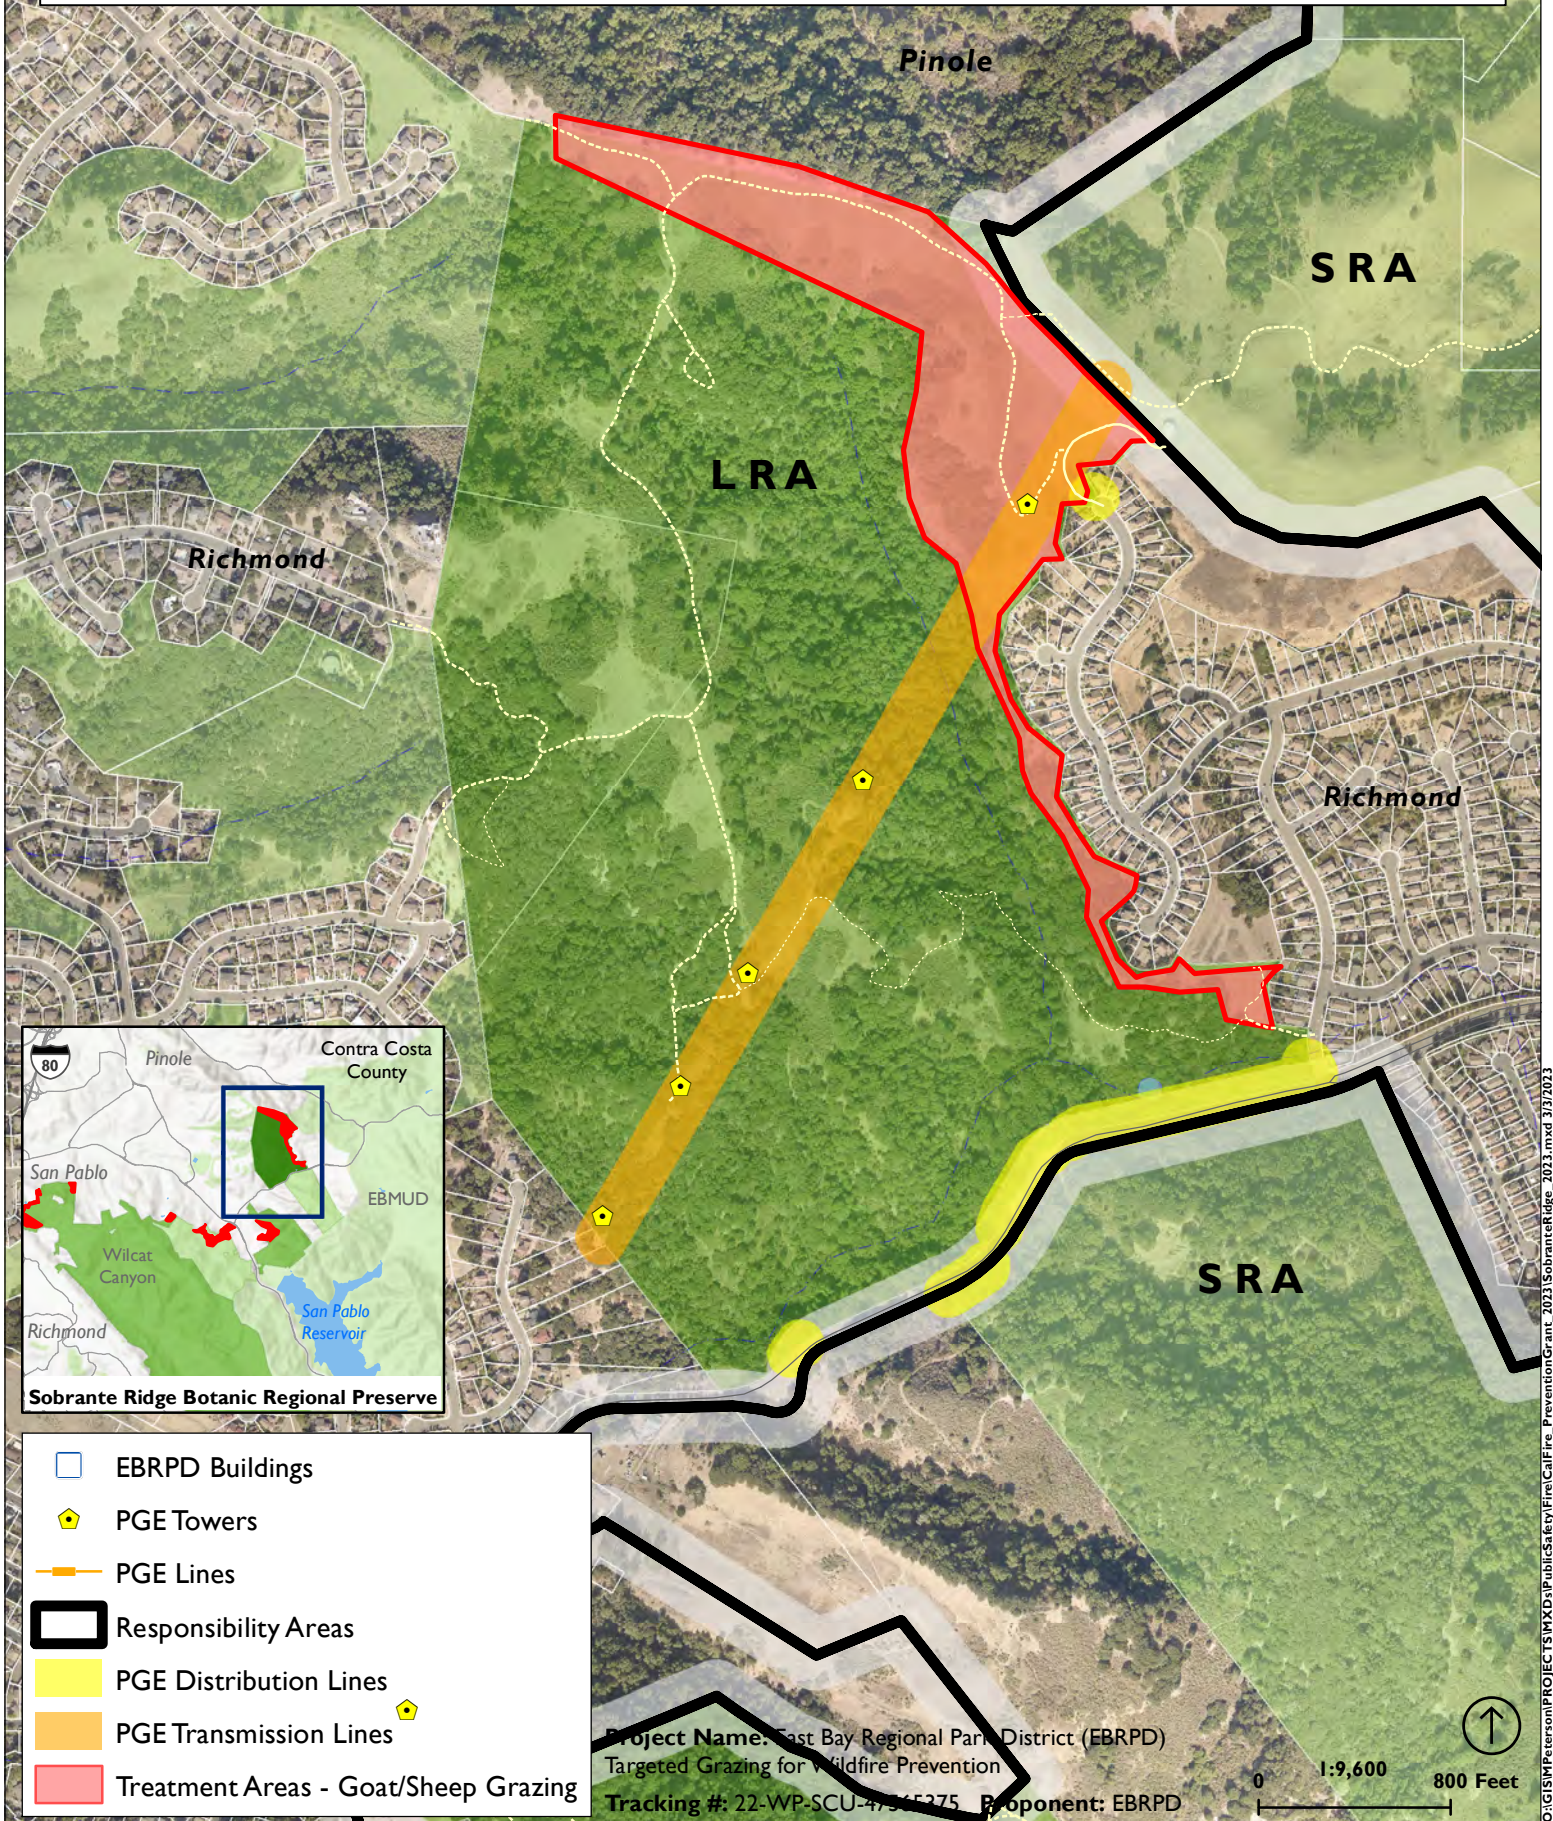

Sobrante Ridge Botanic Regional Preserve

Goat and Sheep Grazing for Wildfire Prevention